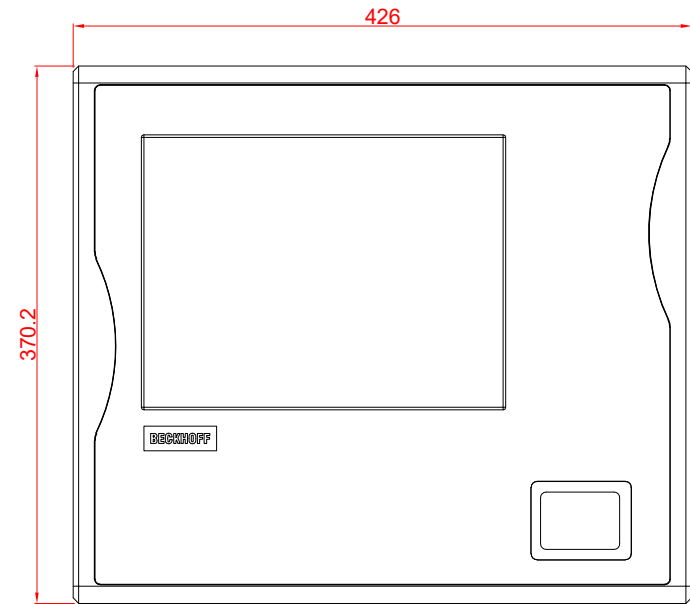

CP7831-0002-M220

mounting arm adapter for:
Rittal CP6521.000

main dimensions and
fixing points

dimensions in mm

rear view

side view

front view