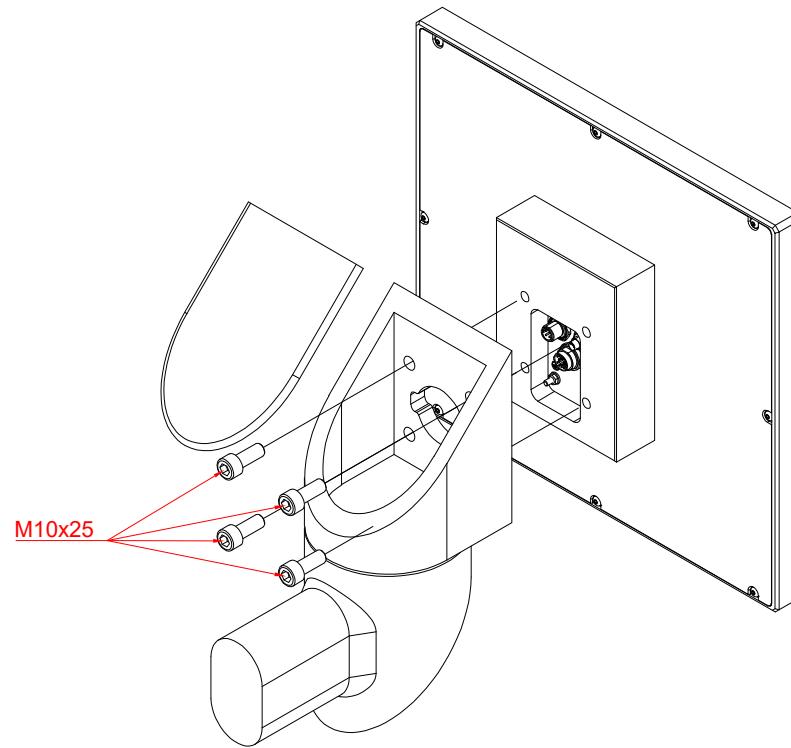

CP7831-0002-M220

mounting arm adapter for:
Rittal CP6521.000

main dimensions and
fixing points

dimensions in mm

rear view

side view

front view