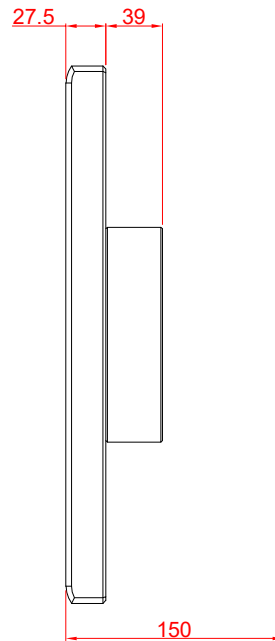

CP7831-0002-M220

mounting arm adapter for:
Rittal CP6521.000

main dimensions and
fixing points

dimensions in mm

rear view

side view

front view