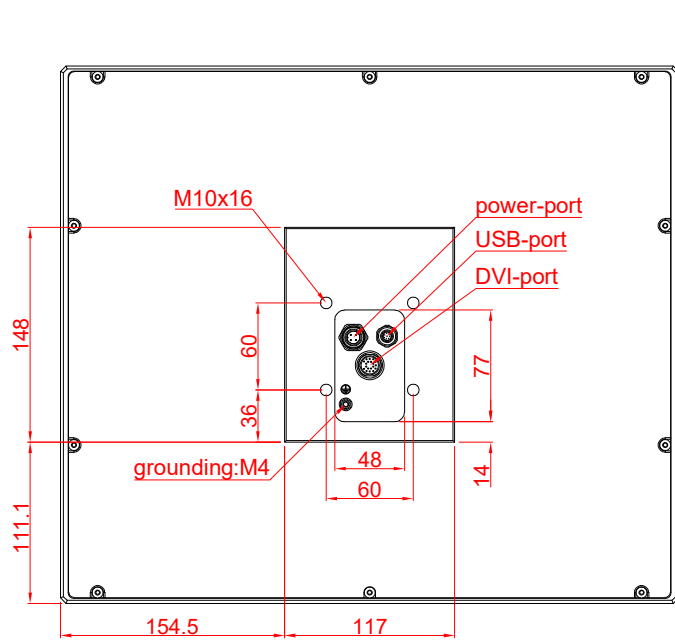

CP7831-0002-M220

mounting arm adapter for:
Rittal CP6521.000

main dimensions and
fixing points

dimensions in mm

rear view

side view

front view