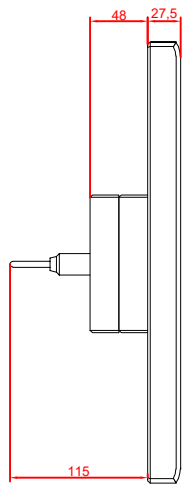

front view

side view

rear view

CP7831-0001
with
C9900-M235

connection-console
Rittal CP6206.490
Rittal CP6508.020

main dimensions and
fixing points

front view

side view

rear view