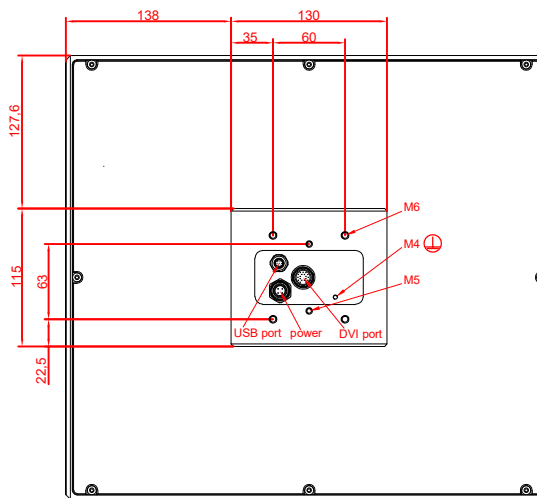

front view

side view

rear view

CP7831-0001
with
C9900-M235

connection-console
Rittal CP6206.490
Rittal CP6508.020

main dimensions and
fixing points

front view

side view

rear view