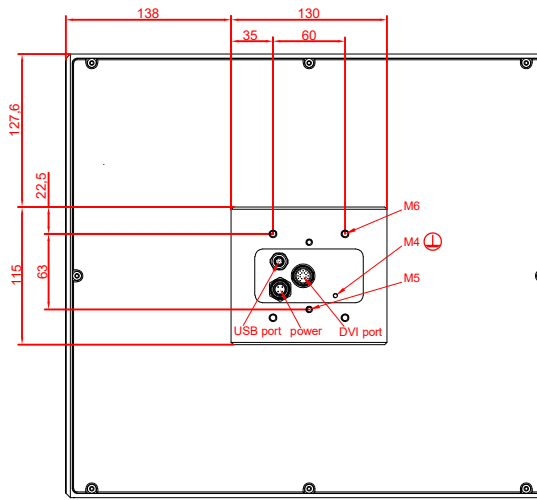

front view

side view

rear view

CP7831-0001
with
C9900-M235

connection-console
Rittal CP6206.490
Rittal CP6508.020

main dimensions and
fixing points

front view

side view

rear view