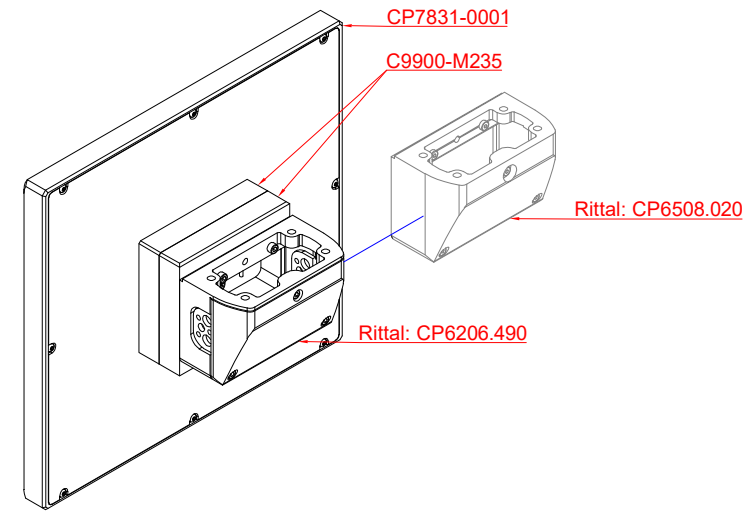

front view

side view

rear view

CP7831-0001
with
C9900-M235

connection-console
Rittal CP6206.490
Rittal CP6508.020

main dimensions and
fixing points

front view

side view

rear view