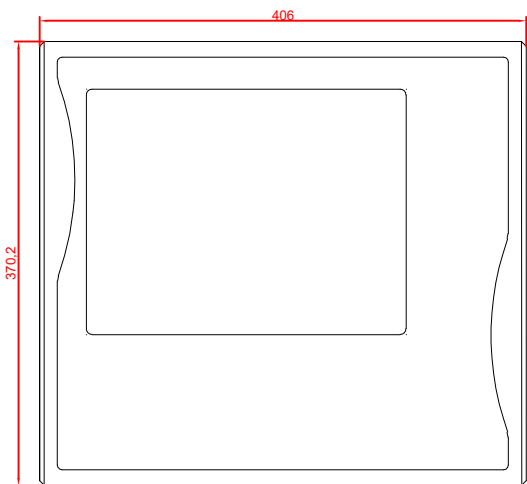

front view

side view

rear view

CP7831-0001
with
C9900-M235

connection-console
Rittal CP6206.490
Rittal CP6508.020

main dimensions and
fixing points

front view

side view

rear view