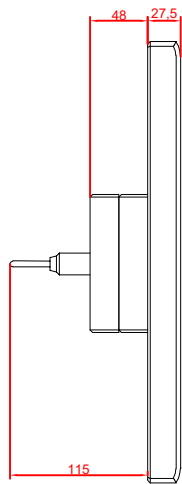

front view

side view

rear view

CP7831-0001
with
C9900-M235

connection-console
Rittal CP6206.490
Rittal CP6508.020

main dimensions and
fixing points

front view

side view

rear view