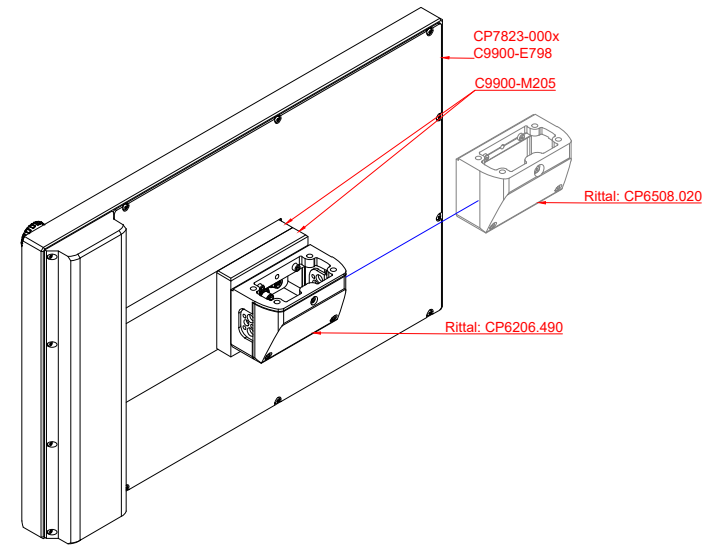

CP7823-0000, CP7823-0001
 with
 C9900-E798
 C9900-M205

connection-console (by customer)
 Rittal CP6206.490
 Rittal CP6508.020

main dimensions and fixing points

front view

side view

rear view

rear view

mounting arm adapter from top

mounting arm adapter from bottom