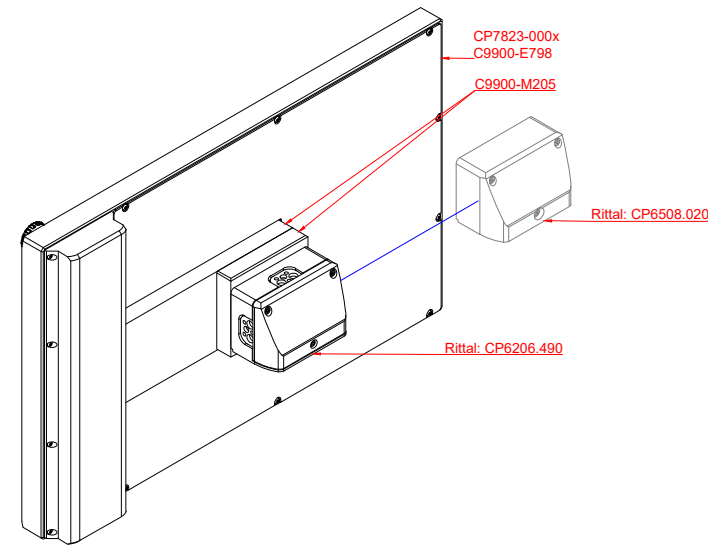

CP7823-0000, CP7823-0001
 with
 C9900-E798
 C9900-M205

connection-console (by customer)
 Rittal CP6206.490
 Rittal CP6508.020

main dimensions and fixing points

front view

side view

rear view

rear view

mounting arm adapter from top

mounting arm adapter from bottom