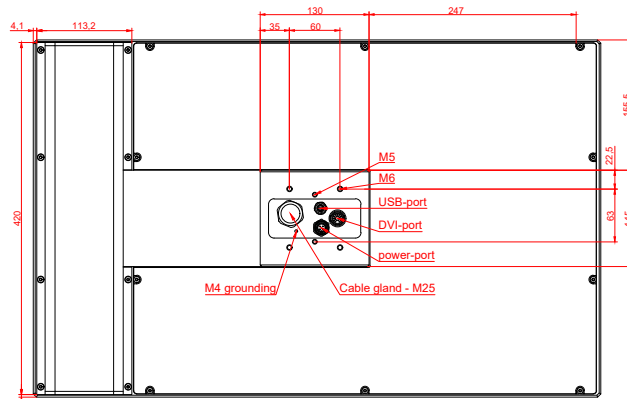

CP7823-0000, CP7823-0001
 with
 C9900-E798
 C9900-M205

connection-console (by customer)
 Rittal CP6206.490
 Rittal CP6508.020

main dimensions and fixing points

front view

side view

rear view

rear view

mounting arm adapter from top

mounting arm adapter from bottom