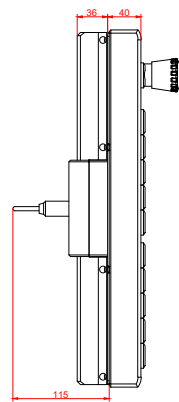

CP7823-0000, CP7823-0001
 with
 C9900-E798
 C9900-M205

connection-console (by customer)
 Rittal CP6206.490
 Rittal CP6508.020

main dimensions and fixing points

front view

side view

rear view

rear view

mounting arm adapter from top

mounting arm adapter from bottom