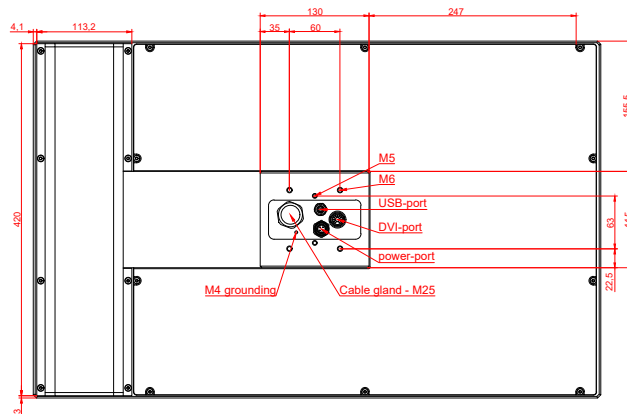

CP7823-0000, CP7823-0001
 with
 C9900-E798
 C9900-M205

connection-console (by customer)
 Rittal CP6206.490
 Rittal CP6508.020

main dimensions and fixing points

front view

side view

rear view

rear view

mounting arm adapter from top

mounting arm adapter from bottom