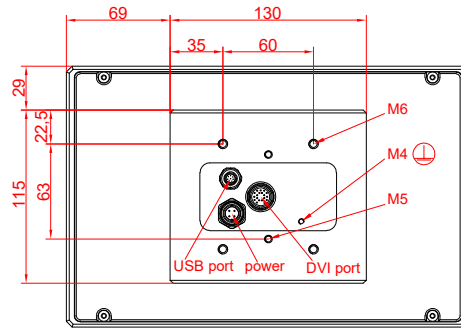

front view

CP7809-0000
with
C9900-M235

connection-console
Rittal CP6206.490
Rittal CP6508.020

main dimensions and
fixing points

front view

side view

side view

rear view

rear view