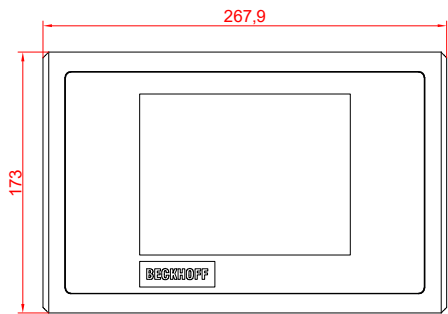

front view

CP7809-0000
with
C9900-M235

connection-console
Rittal CP6206.490
Rittal CP6508.020

main dimensions and
fixing points

front view

side view

side view

rear view

rear view