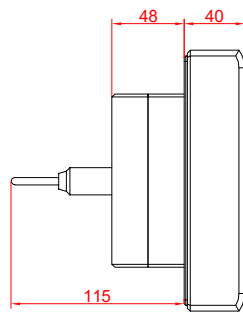

front view

CP7809-0000
with
C9900-M235

connection-console
Rittal CP6206.490
Rittal CP6508.020

main dimensions and
fixing points

front view

side view

side view

rear view

rear view