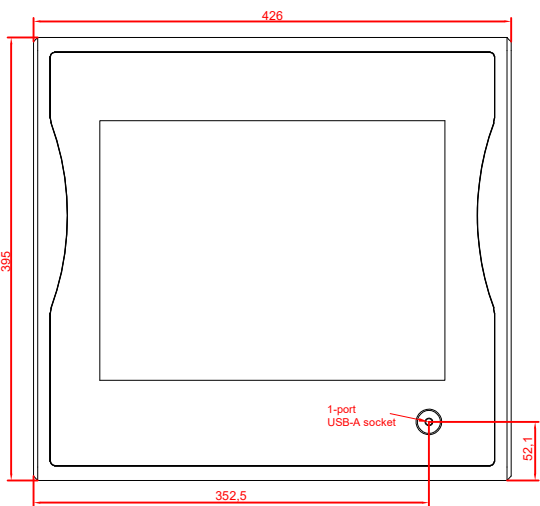

front view

CP7802-0021  
with  
C9900-M235

connection-console  
Rittal CP6206.490  
Rittal CP6508.020

main dimensions and  
fixing points

side view

rear view

front view

CP7802-0021  
with  
C9900-M235

connection-console  
Rittal CP6206.490  
Rittal CP6508.020

main dimensions and  
fixing points

side view

rear view