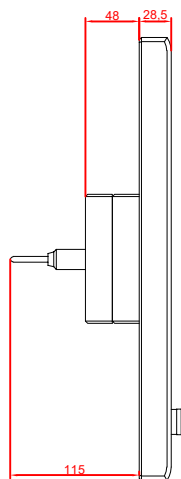

front view

CP7802-0021  
with  
C9900-M235

connection-console  
Rittal CP6206.490  
Rittal CP6508.020

main dimensions and  
fixing points

side view

rear view

front view

CP7802-0021  
with  
C9900-M235

connection-console  
Rittal CP6206.490  
Rittal CP6508.020

main dimensions and  
fixing points

side view

rear view