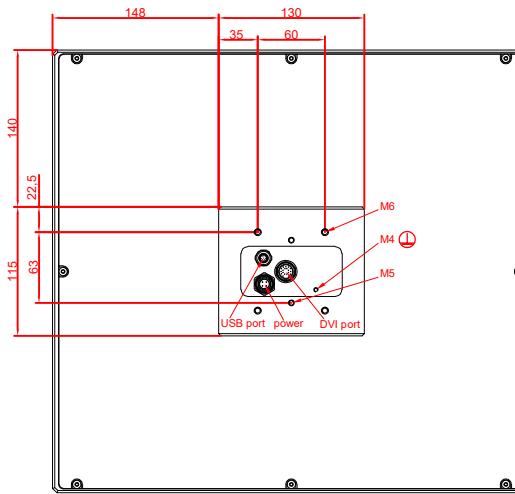

front view

CP7802-0021  
with  
C9900-M235

connection-console  
Rittal CP6206.490  
Rittal CP6508.020

main dimensions and  
fixing points

side view

rear view

front view

CP7802-0021  
with  
C9900-M235

connection-console  
Rittal CP6206.490  
Rittal CP6508.020

main dimensions and  
fixing points

side view

rear view