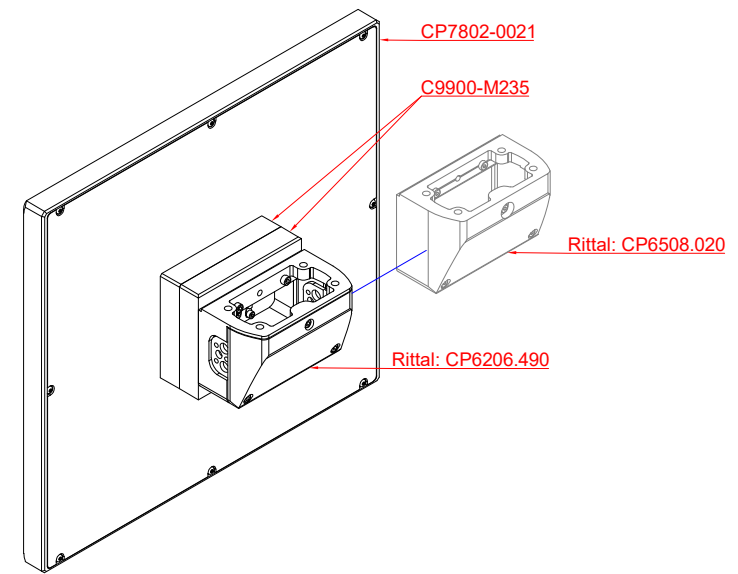

front view

CP7802-0021  
with  
C9900-M235

connection-console  
Rittal CP6206.490  
Rittal CP6508.020

main dimensions and  
fixing points

side view

rear view

front view

CP7802-0021  
with  
C9900-M235

connection-console  
Rittal CP6206.490  
Rittal CP6508.020

main dimensions and  
fixing points

side view

rear view