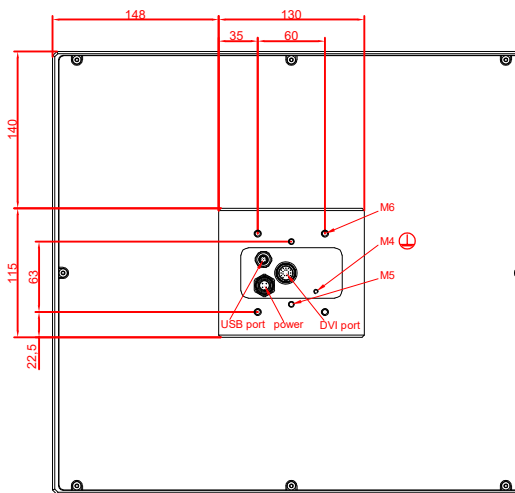

front view

CP7802-0021  
with  
C9900-M235

connection-console  
Rittal CP6206.490  
Rittal CP6508.020

main dimensions and  
fixing points

side view

rear view

front view

CP7802-0021  
with  
C9900-M235

connection-console  
Rittal CP6206.490  
Rittal CP6508.020

main dimensions and  
fixing points

side view

rear view