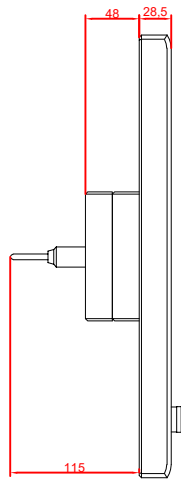

front view

CP7802-0021  
with  
C9900-M235

connection-console  
Rittal CP6206.490  
Rittal CP6508.020

main dimensions and  
fixing points

side view

rear view

front view

CP7802-0021  
with  
C9900-M235

connection-console  
Rittal CP6206.490  
Rittal CP6508.020

main dimensions and  
fixing points

side view

rear view