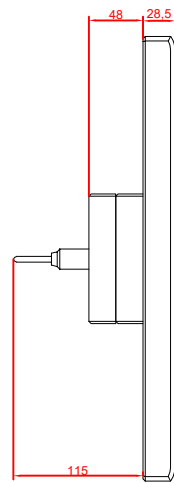

front view

side view

rear view

CP7802-0001
with
C9900-M235

connection-console
Rittal CP6206.490
Rittal CP6508.020

main dimensions and
fixing points

front view

side view

rear view