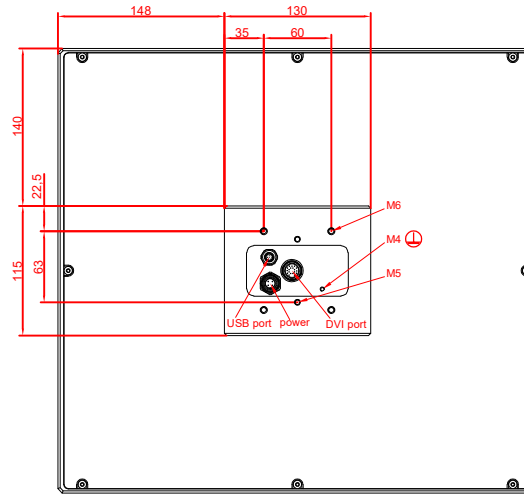

front view

side view

rear view

CP7802-0001
with
C9900-M235

connection-console
Rittal CP6206.490
Rittal CP6508.020

main dimensions and
fixing points

front view

side view

rear view