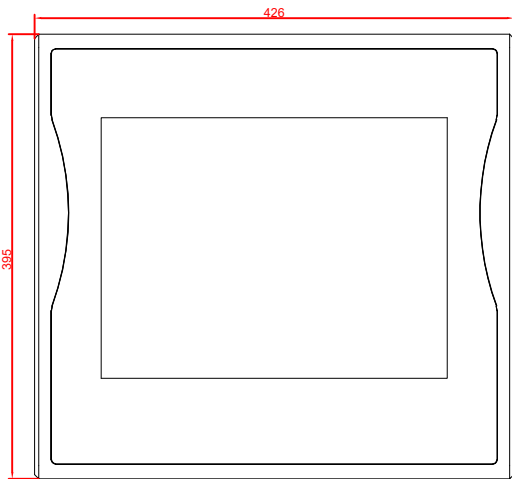

front view

side view

rear view

CP7802-0001
with
C9900-M235

connection-console
Rittal CP6206.490
Rittal CP6508.020

main dimensions and
fixing points

front view

side view

rear view