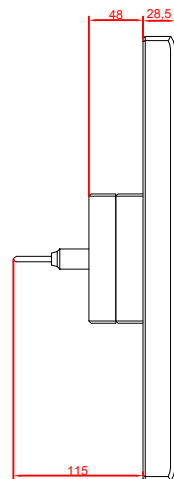

front view

side view

rear view

CP7802-0001
with
C9900-M235

connection-console
Rittal CP6206.490
Rittal CP6508.020

main dimensions and
fixing points

front view

side view

rear view