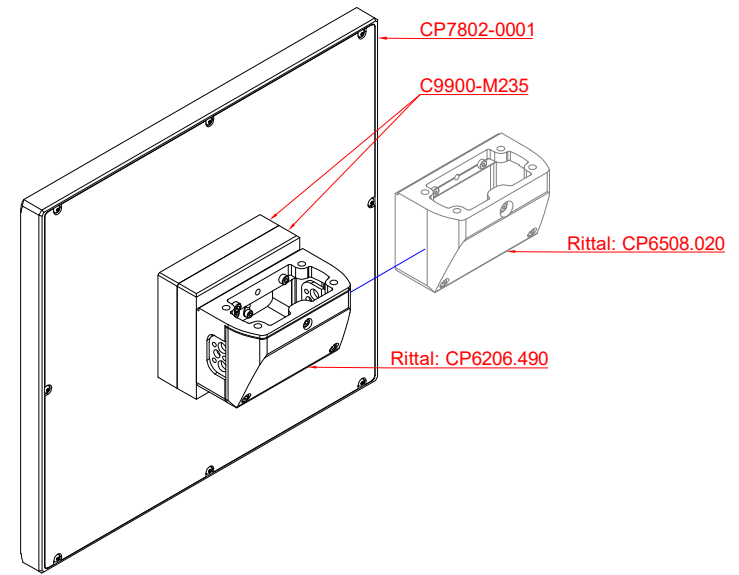

front view

side view

rear view

CP7802-0001
with
C9900-M235

connection-console
Rittal CP6206.490
Rittal CP6508.020

main dimensions and
fixing points

front view

side view

rear view