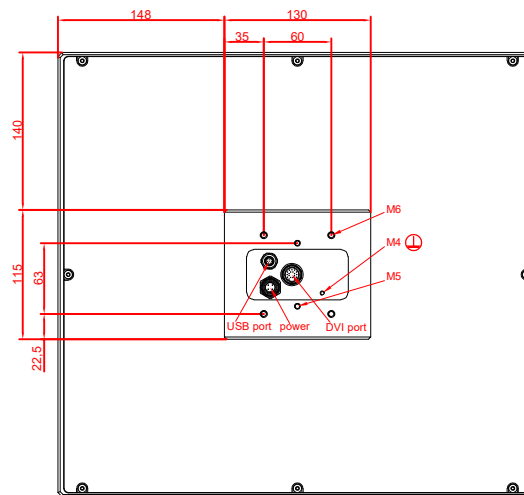

front view

side view

rear view

CP7802-0001
with
C9900-M235

connection-console
Rittal CP6206.490
Rittal CP6508.020

main dimensions and
fixing points

front view

side view

rear view