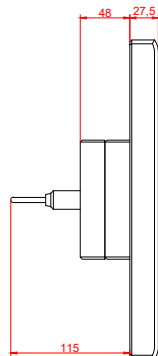

front view

side view

rear view

CP7021-0001
with
C9900-M135

connection-console
Rittal CP6206.490
Rittal CP6508.020

main dimensions and
fixing points

front view

side view

rear view