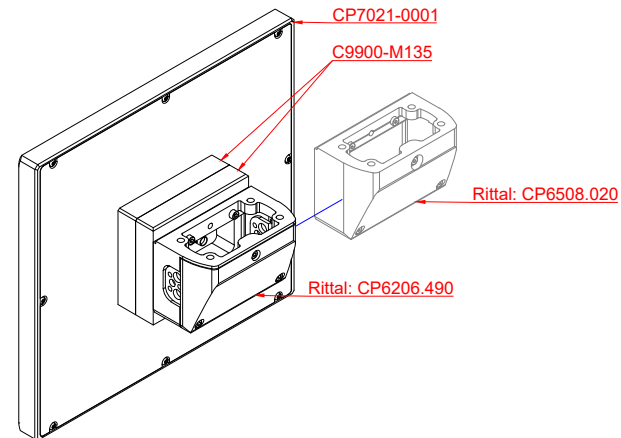

front view

side view

rear view

CP7021-0001
with
C9900-M135

connection-console
Rittal CP6206.490
Rittal CP6508.020

main dimensions and
fixing points

front view

side view

rear view