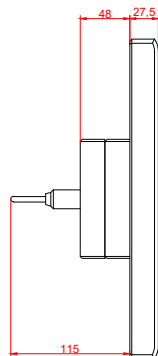

front view

side view

rear view

CP7021-0001
with
C9900-M135

connection-console
Rittal CP6206.490
Rittal CP6508.020

main dimensions and
fixing points

front view

side view

rear view