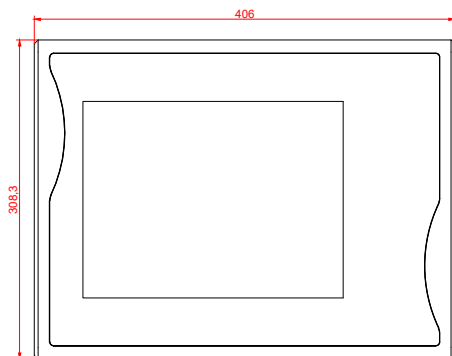

front view

side view

rear view

CP7021-0001
with
C9900-M135

connection-console
Rittal CP6206.490
Rittal CP6508.020

main dimensions and
fixing points

front view

side view

rear view