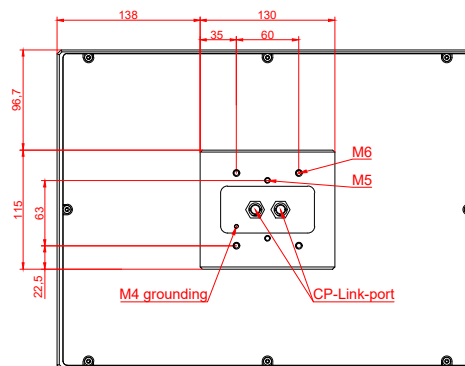

front view

side view

rear view

CP7021-0001
with
C9900-M135

connection-console
Rittal CP6206.490
Rittal CP6508.020

main dimensions and
fixing points

front view

side view

rear view