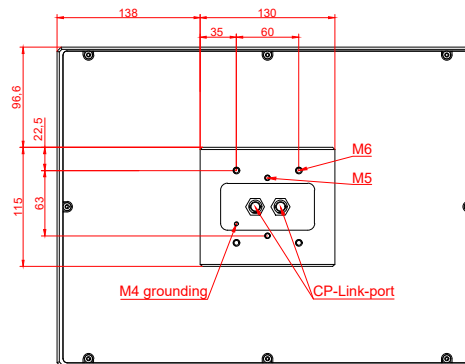

front view

side view

rear view

CP7021-0001
with
C9900-M135

connection-console
Rittal CP6206.490
Rittal CP6508.020

main dimensions and
fixing points

front view

side view

rear view