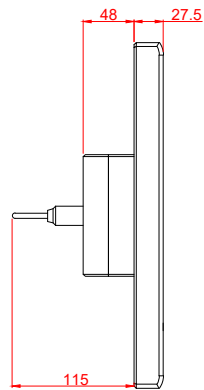

front view

side view

rear view

CP7011-0001  
with  
C9900-M135

connection-console  
Rittal CP6206.490  
Rittal CP6508.020

main dimensions and  
fixing points

front view

side view

rear view