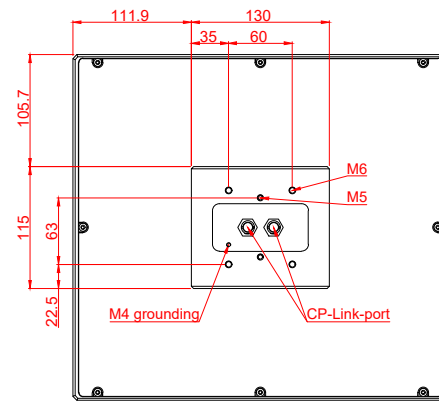

front view

side view

rear view

CP7011-0001  
with  
C9900-M135

connection-console  
Rittal CP6206.490  
Rittal CP6508.020

main dimensions and  
fixing points

front view

side view

rear view