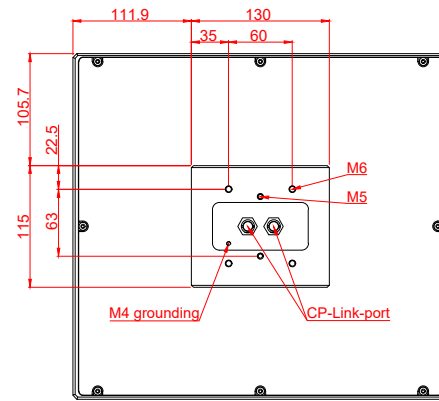

front view

side view

rear view

CP7011-0001  
with  
C9900-M135

connection-console  
Rittal CP6206.490  
Rittal CP6508.020

main dimensions and  
fixing points

front view

side view

rear view