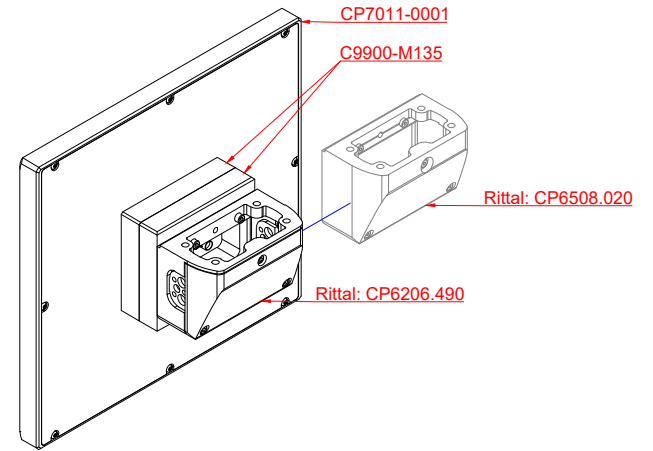

front view

side view

rear view

CP7011-0001  
with  
C9900-M135

connection-console  
Rittal CP6206.490  
Rittal CP6508.020

main dimensions and  
fixing points

front view

side view

rear view