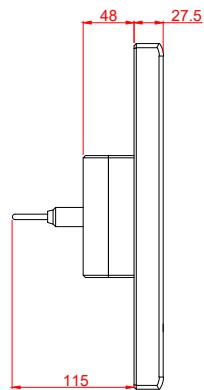

front view

side view

rear view

CP7011-0001  
with  
C9900-M135

connection-console  
Rittal CP6206.490  
Rittal CP6508.020

main dimensions and  
fixing points

front view

side view

rear view