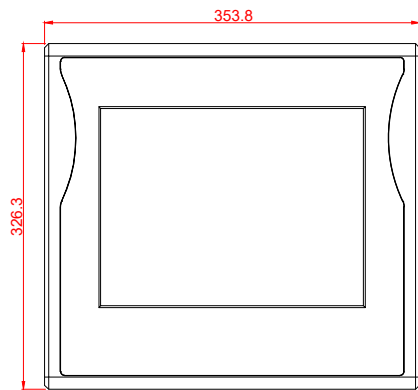

front view

side view

rear view

CP7011-0001  
with  
C9900-M135

connection-console  
Rittal CP6206.490  
Rittal CP6508.020

main dimensions and  
fixing points

front view

side view

rear view