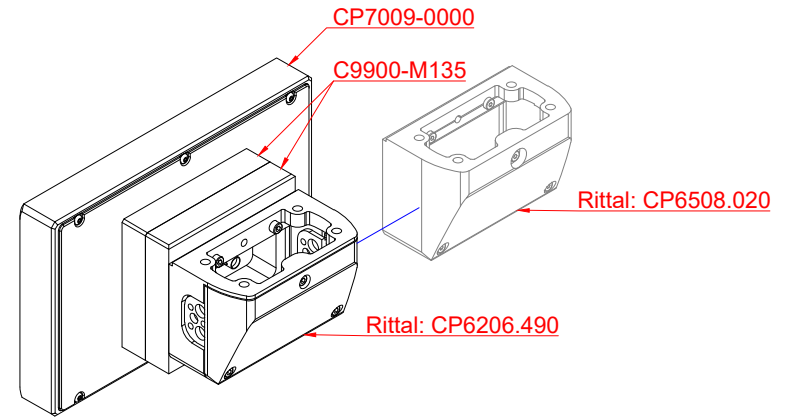

front view

side view

rear view

CP7009-0000
with
C9900-M135

connection-console
Rittal CP6206.490
Rittal CP6508.020

main dimensions and
fixing points

front view

side view

rear view