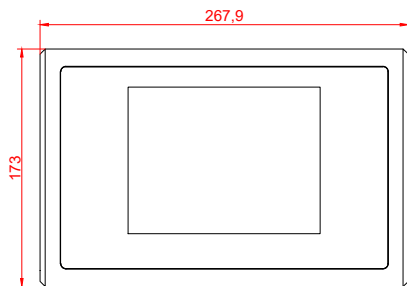

front view

side view

rear view

CP7009-0000
with
C9900-M135

connection-console
Rittal CP6206.490
Rittal CP6508.020

main dimensions and
fixing points

front view

side view

rear view