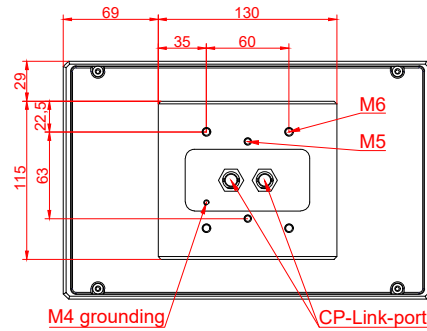

front view

side view

rear view

CP7009-0000
with
C9900-M135

connection-console
Rittal CP6206.490
Rittal CP6508.020

main dimensions and
fixing points

front view

side view

rear view