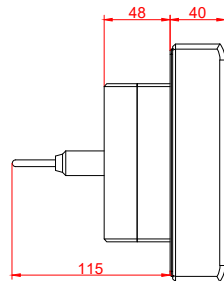

front view

side view

rear view

CP7009-0000
with
C9900-M135

connection-console
Rittal CP6206.490
Rittal CP6508.020

main dimensions and
fixing points

front view

side view

rear view