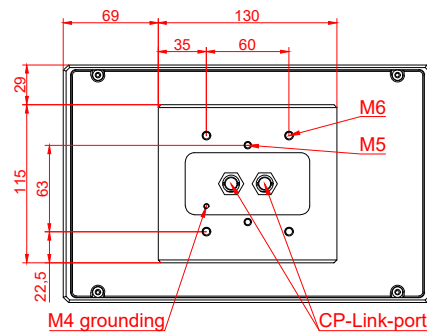

front view

side view

rear view

CP7009-0000
with
C9900-M135

connection-console
Rittal CP6206.490
Rittal CP6508.020

main dimensions and
fixing points

front view

side view

rear view