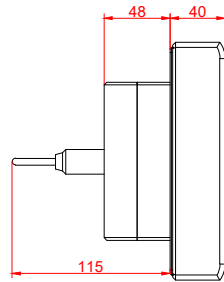

front view

side view

rear view

CP7009-0000
with
C9900-M135

connection-console
Rittal CP6206.490
Rittal CP6508.020

main dimensions and
fixing points

front view

side view

rear view