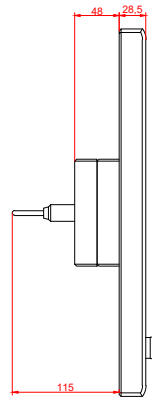

front view

side view

rear view

CP7002-0011
with
C9900-M135

connection-console
Rittal CP6206.490
Rittal CP6508.020

main dimensions and
fixing points

front view

side view

rear view