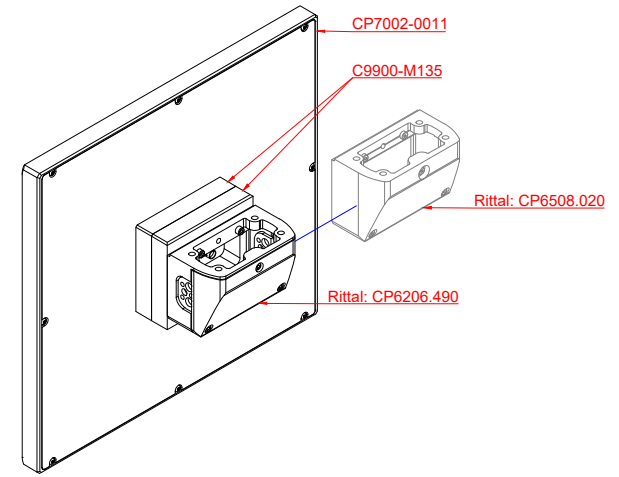

front view

side view

rear view

CP7002-0011
with
C9900-M135

connection-console
Rittal CP6206.490
Rittal CP6508.020

main dimensions and
fixing points

front view

side view

rear view