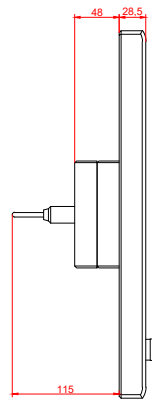

front view

side view

rear view

CP7002-0011
with
C9900-M135

connection-console
Rittal CP6206.490
Rittal CP6508.020

main dimensions and
fixing points

front view

side view

rear view