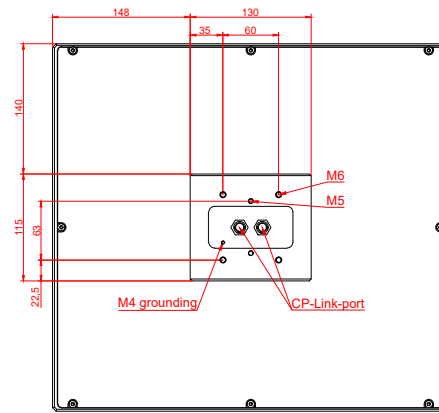

front view

side view

rear view

CP7002-0011
with
C9900-M135

connection-console
Rittal CP6206.490
Rittal CP6508.020

main dimensions and
fixing points

front view

side view

rear view