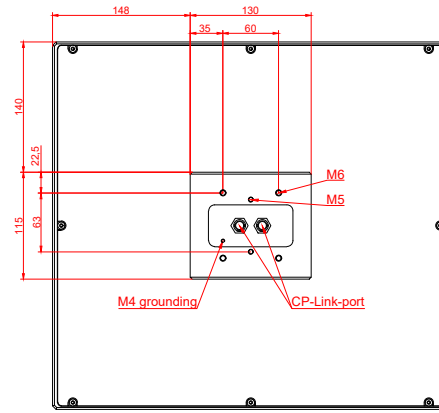

front view

side view

rear view

CP7002-0011
with
C9900-M135

connection-console
Rittal CP6206.490
Rittal CP6508.020

main dimensions and
fixing points

front view

side view

rear view