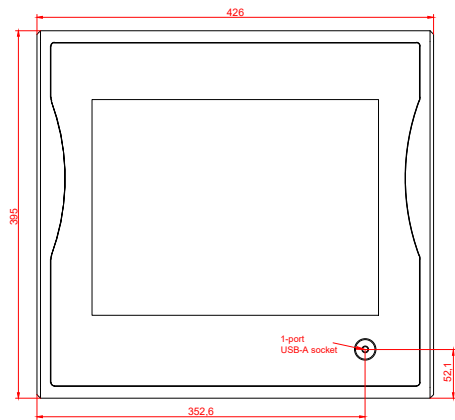

front view

side view

rear view

CP7002-0011
with
C9900-M135

connection-console
Rittal CP6206.490
Rittal CP6508.020

main dimensions and
fixing points

front view

side view

rear view