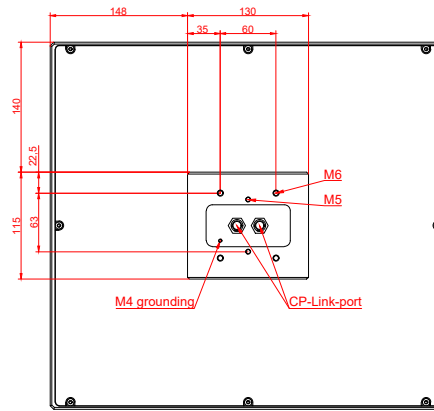

front view

side view

rear view

CP7002-0000
with
C9900-M135

connection-console
Rittal CP6206.490
Rittal CP6508.020

main dimensions and
fixing points

front view

side view

rear view