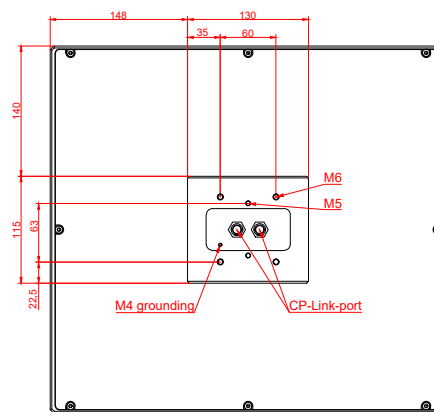

front view

side view

rear view

CP7002-0000
with
C9900-M135

connection-console
Rittal CP6206.490
Rittal CP6508.020

main dimensions and
fixing points

front view

side view

rear view