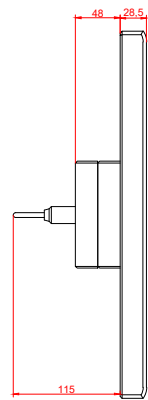

front view

side view

rear view

CP7002-0000
with
C9900-M135

connection-console
Rittal CP6206.490
Rittal CP6508.020

main dimensions and
fixing points

front view

side view

rear view