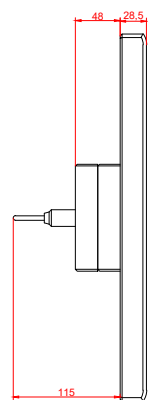

front view

side view

rear view

CP7002-0000
with
C9900-M135

connection-console
Rittal CP6206.490
Rittal CP6508.020

main dimensions and
fixing points

front view

side view

rear view