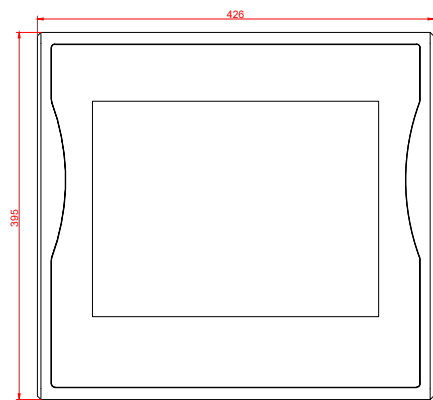

front view

side view

rear view

CP7002-0000
with
C9900-M135

connection-console
Rittal CP6206.490
Rittal CP6508.020

main dimensions and
fixing points

front view

side view

rear view