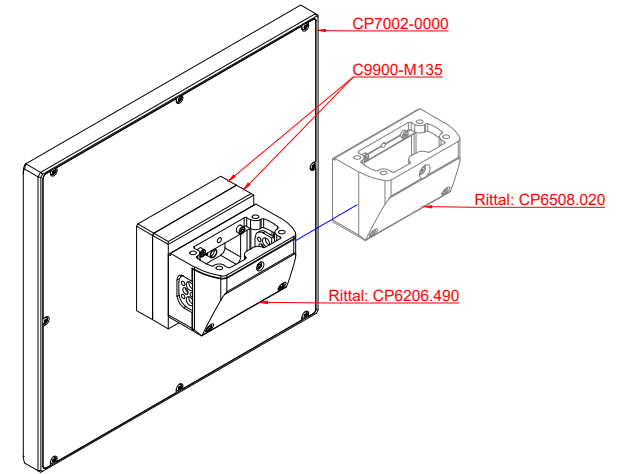

front view

side view

rear view

CP7002-0000
with
C9900-M135

connection-console
Rittal CP6206.490
Rittal CP6508.020

main dimensions and
fixing points

front view

side view

rear view