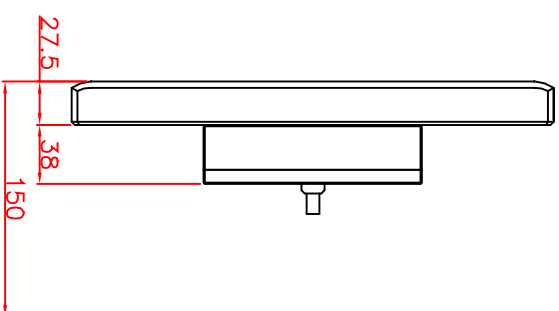

CP7000—0001—M122

Tilting adapter for
Rittal Tragsystem

1. Art.Nr. CP6527.000
2. Art.Nr. CP6529.000

main dimensions and
fixing points

dimensions in mm

rear view

right view

front view