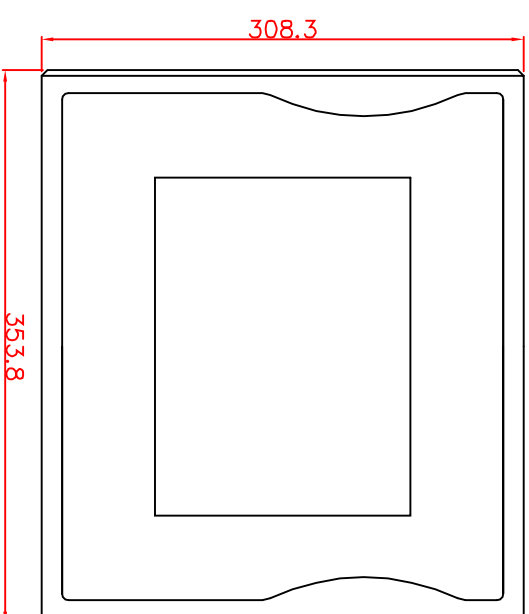

CP7000—0001—M122

Tilting adapter for
Rittal Tragsystem

1. Art.Nr. CP6527.000
2. Art.Nr. CP6529.000

main dimensions and
fixing points

dimensions in mm

rear view

right view

front view