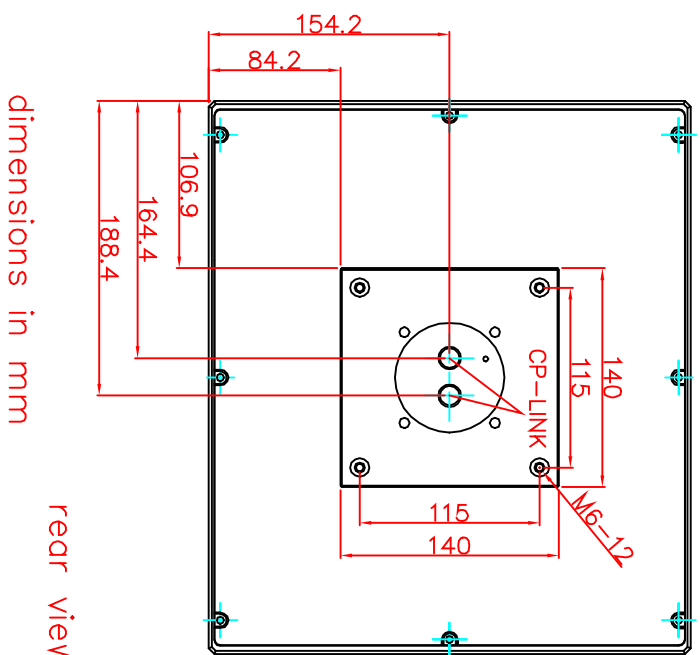

CP7000—0001—M122

Tilting adapter for
Rittal Tragsystem

1. Art.Nr. CP6527.000
2. Art.Nr. CP6529.000

main dimensions and
fixing points

dimensions in mm

rear view

right view

front view