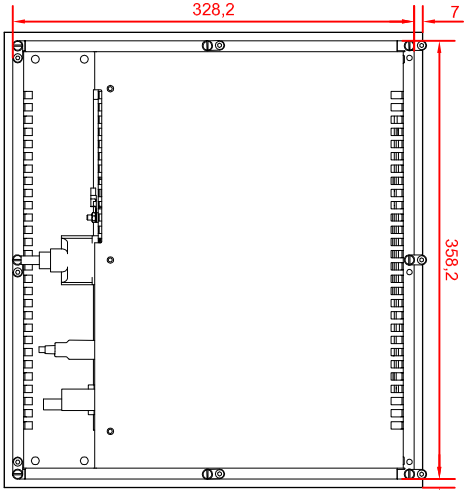

rear view dimensions in mm

CP6911-0000 main dimensions