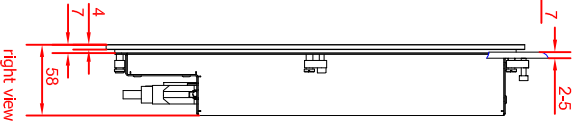

rear view dimensions in mm

CP6911-0000 main dimensions