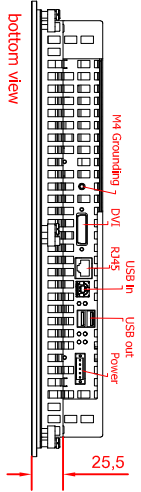

rear view dimensions in mm

CP6911-0000 main dimensions