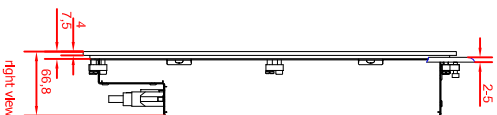

bottom view

CP-63903-0000
main dimensions

rear view
with
install measure

rear view
dimensions in mm

right view

front view