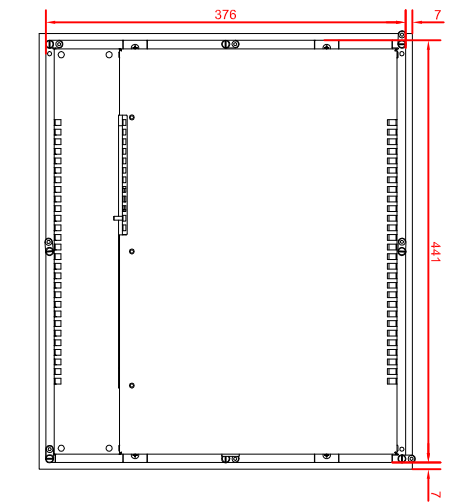

bottom view

CP-63903-0000
main dimensions

rear view
with
install measure

rear view
dimensions in mm

right view

front view