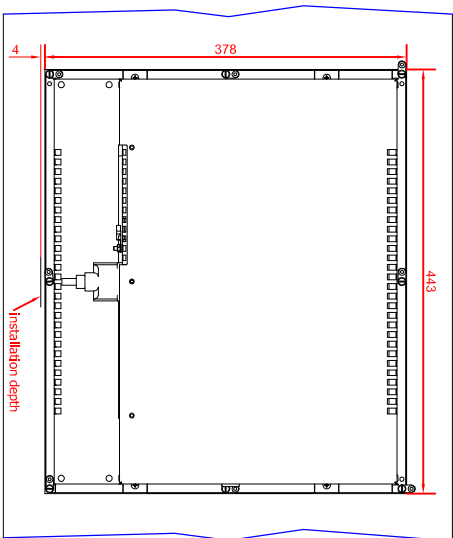

bottom view

CP-63903-0000
main dimensions

rear view
with
install measure

rear view
dimensions in mm

right view

front view