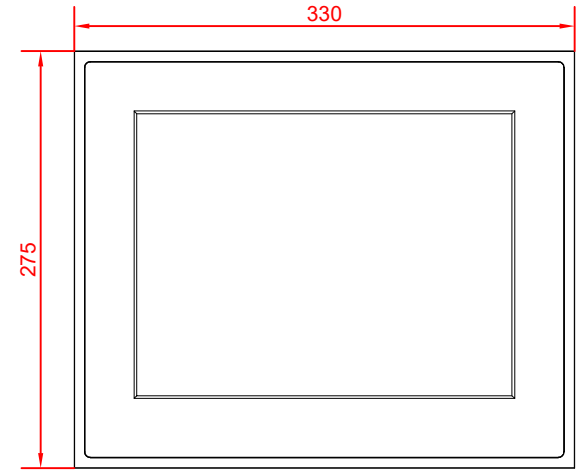

cut out dimension: 263mm x 318mm

rear view

bottom view

rear view

side view

CP6901-0001

main dimensions an
fixing points

main dimensions

front view