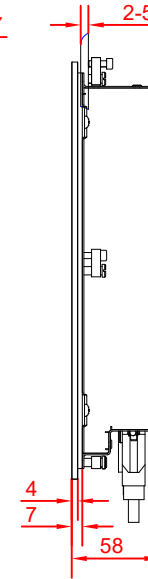

cut out dimension: 263mm x 318mm

rear view

bottom view

rear view

side view

CP6901-0001

main dimensions an
fixing points

main dimensions

front view