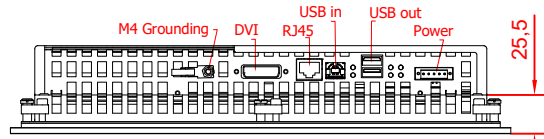

cut out dimension: 263mm x 318mm

rear view

bottom view

rear view

side view

CP6901-0001

main dimensions an
fixing points

main dimensions

front view