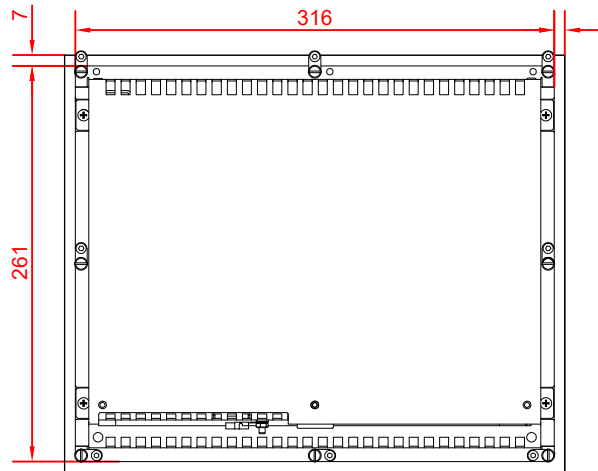

cut out dimension: 263mm x 318mm

rear view

bottom view

rear view

side view

CP6901-0001

main dimensions an
fixing points

main dimensions

front view