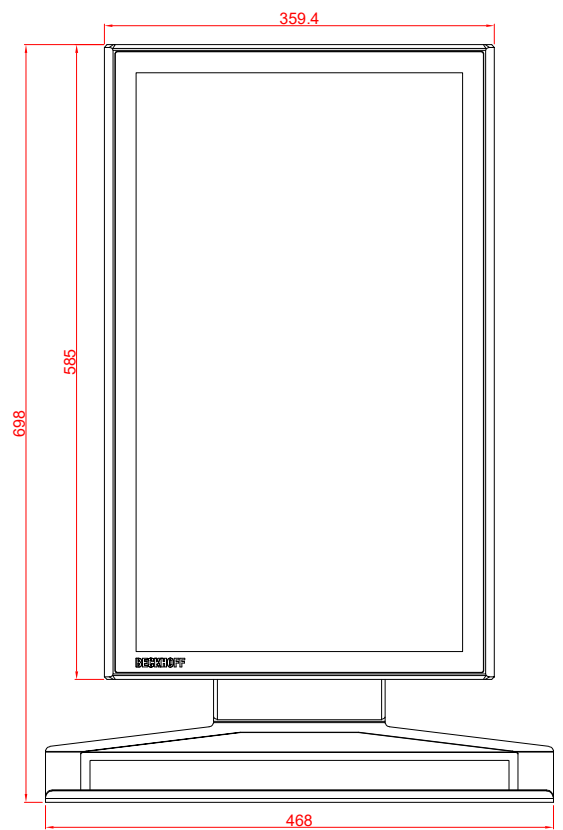

CP3924-0000
with
C9900-M575
C9900-E274
C9900-M406

main dimensions and
fixing points

dimensions in mm

bottom view

rear view

side view

front view