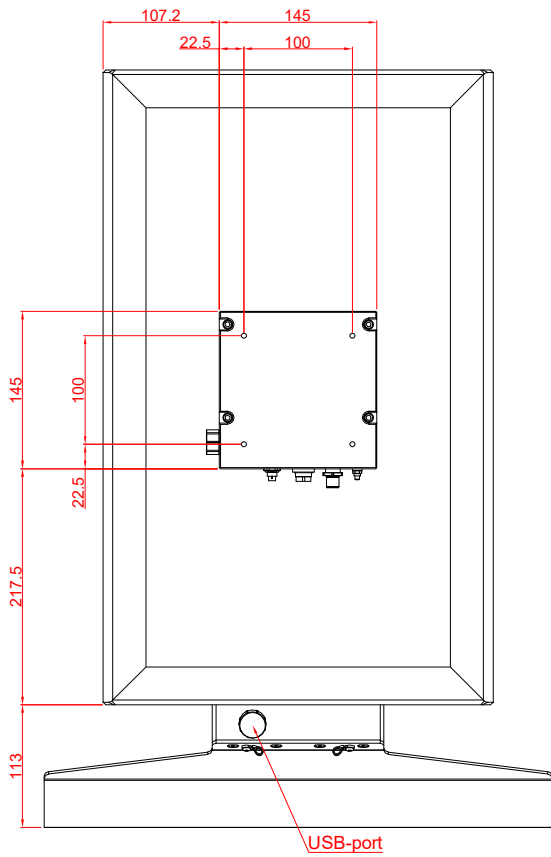

CP3924-0000
with
C9900-M575
C9900-E274
C9900-M406

main dimensions and
fixing points

dimensions in mm

bottom view

rear view

side view

front view