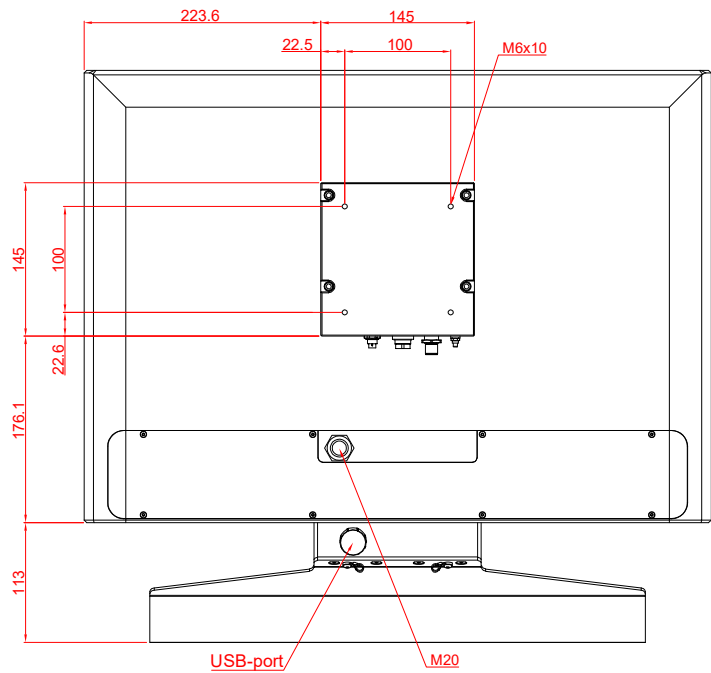

CP3924-0000  
with  
C9900-G027  
C9900-M406

main dimensions and  
fixing points

dimensions in mm

bottom view

rear view

side view

front view