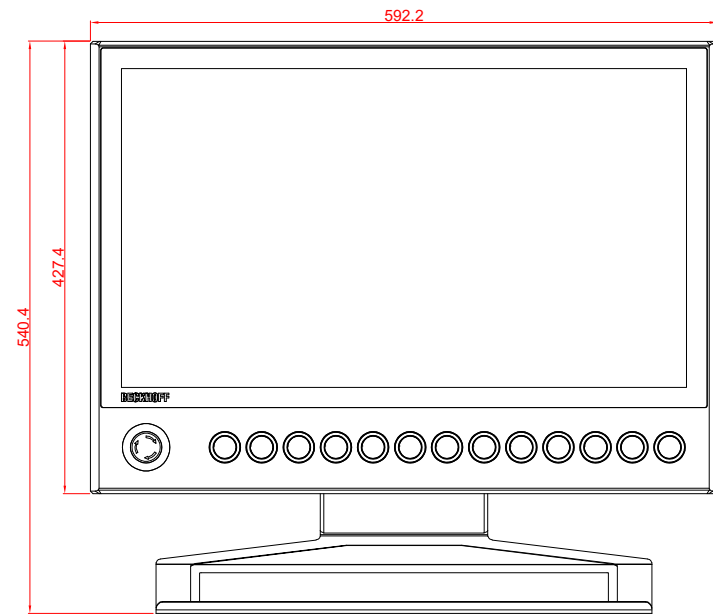

CP3924-0000  
with  
C9900-G027  
C9900-M406

main dimensions and  
fixing points

dimensions in mm

bottom view

rear view

side view

front view