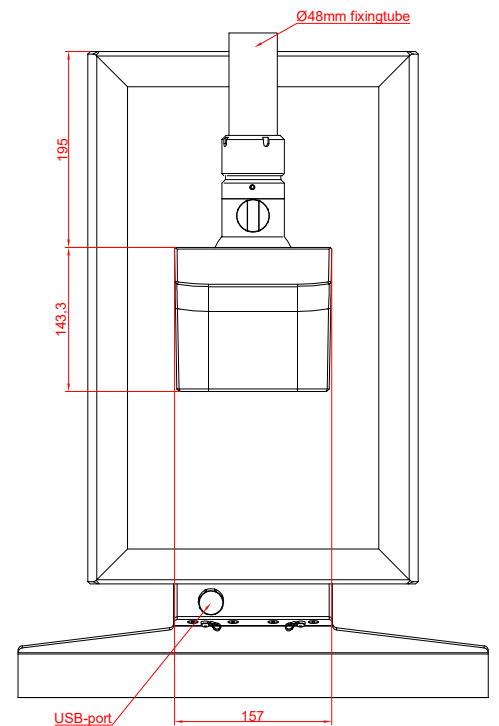

CP3921-0000
with
C9900-M575
C9900-M750
C9900-M406

main dimensions and
fixing points

dimensions in mm

CP3919-0000
C9900-M575

C9900-M750

C9900-M406

front view

side view

rear view

top view