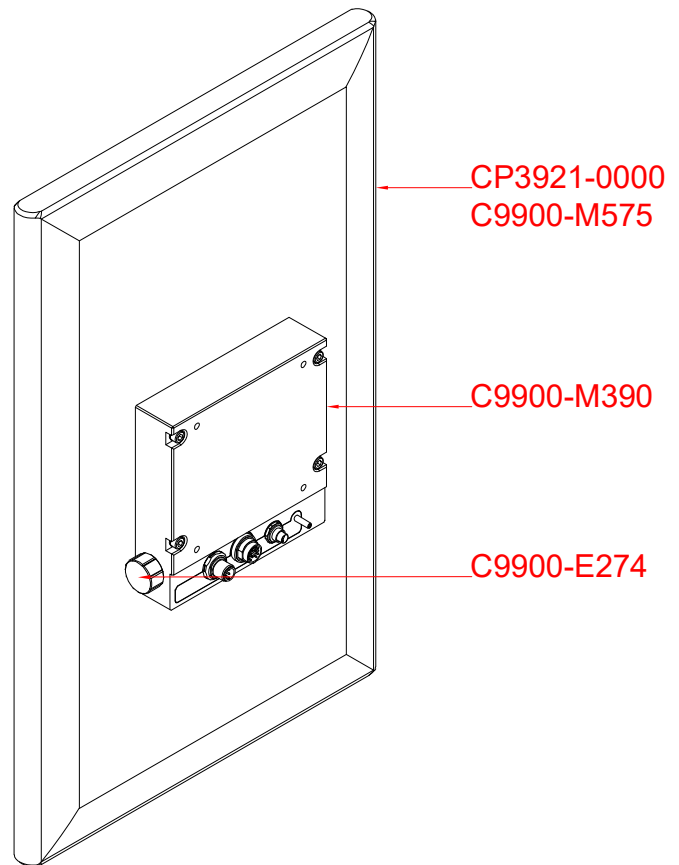

CP3921-0000
with
C9900-M575
C9900-M390
C9900-E274

main dimensions and
fixing points

dimensions in mm

bottom view

rear view

side view

front view