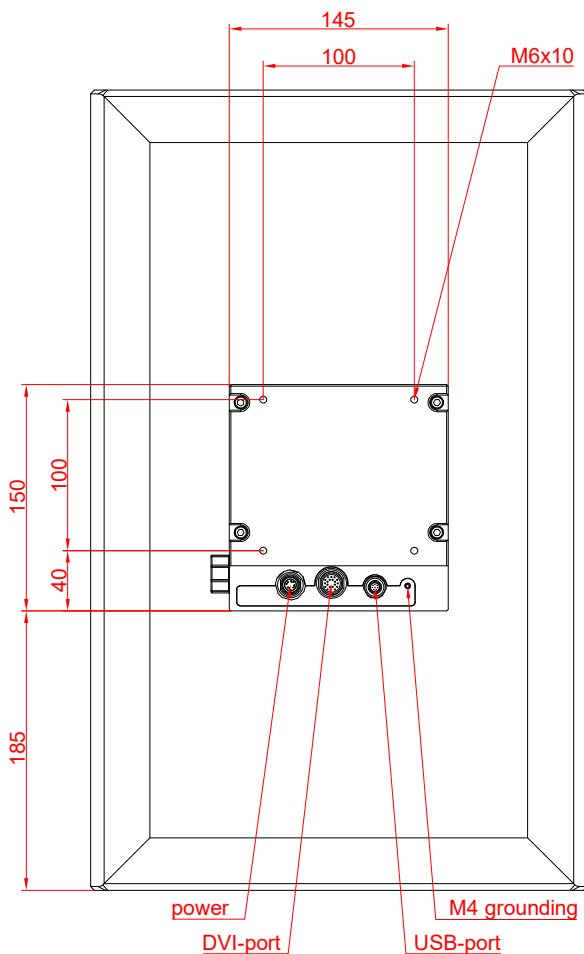

CP3921-0000
with
C9900-M575
C9900-M390
C9900-E274

main dimensions and
fixing points

dimensions in mm

bottom view

rear view

side view

front view