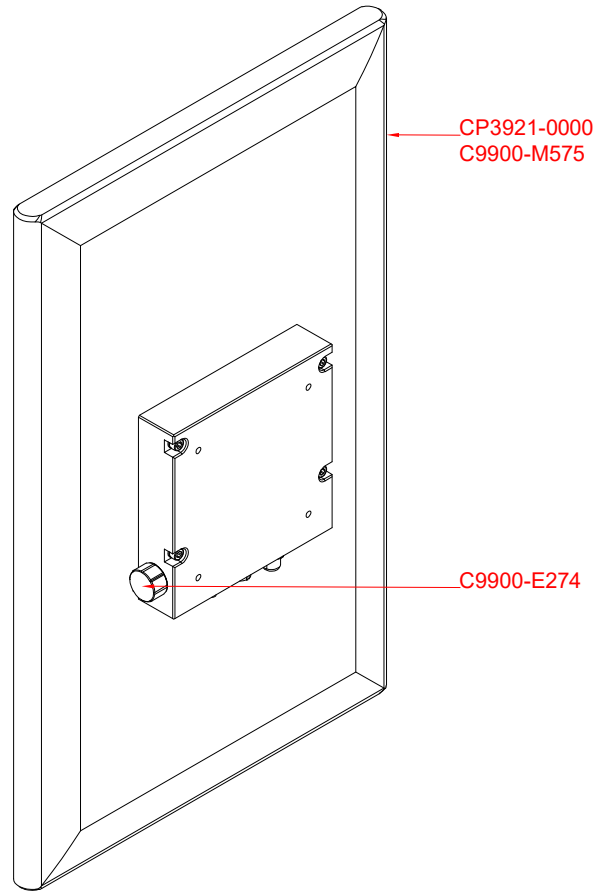

CP3921-0000  
with  
C9900-M575  
C9900-E274

main dimensions and  
fixing points

dimensions in mm

bottom view

rear view

side view

front view