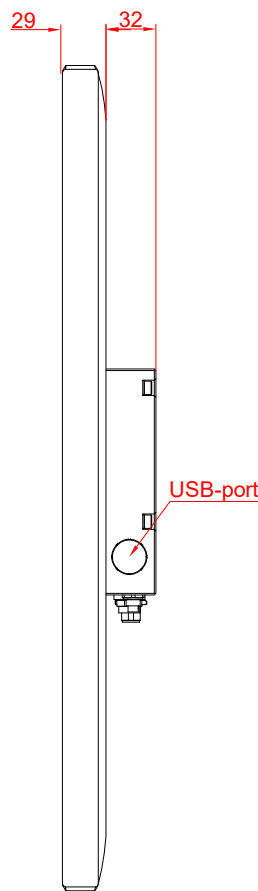

CP3921-0000  
with  
C9900-M575  
C9900-E274

main dimensions and  
fixing points

dimensions in mm

bottom view

rear view

side view

front view