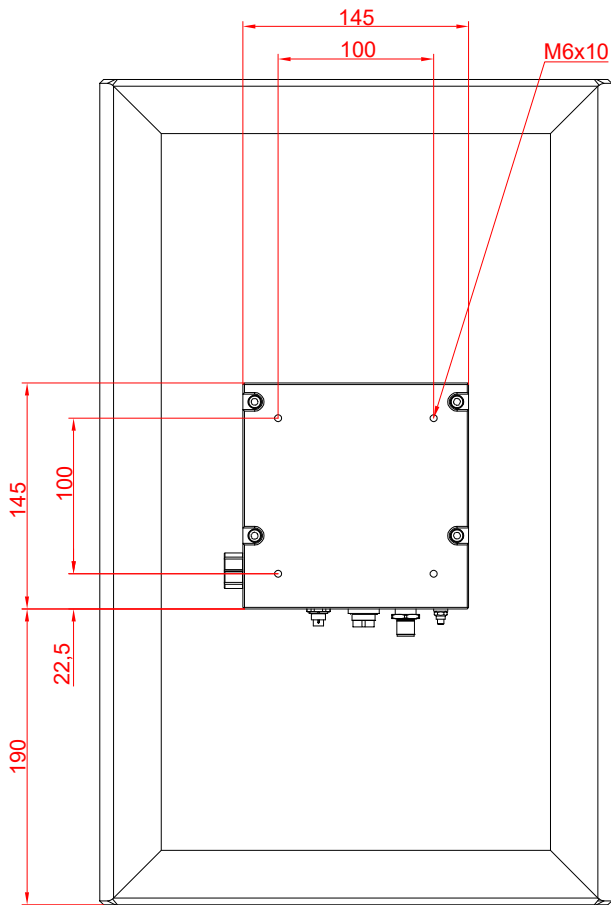

CP3921-0000  
with  
C9900-M575  
C9900-E274

main dimensions and  
fixing points

dimensions in mm

bottom view

rear view

side view

front view