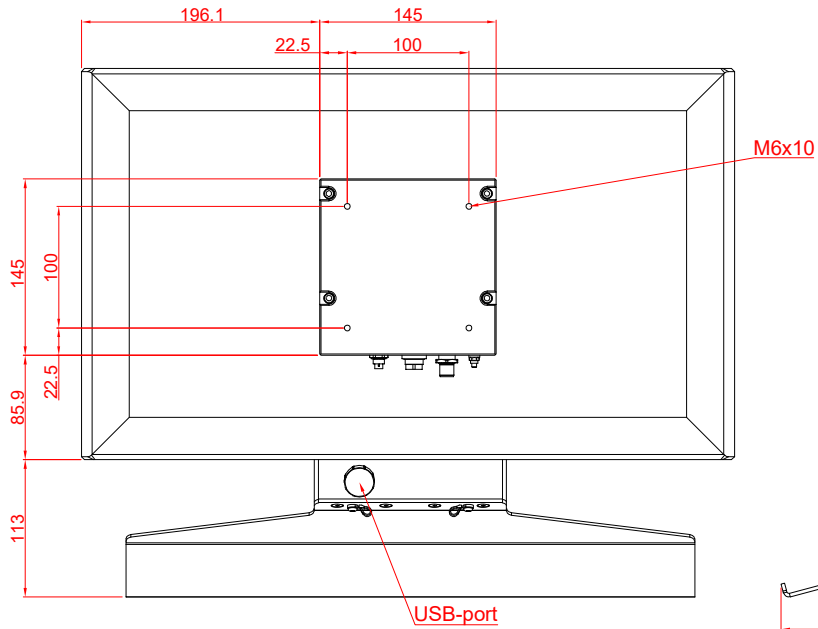

CP3921-0000  
with  
C9900-M406

main dimensions and  
fixing points

dimensions in mm

bottom view

rear view

side view

front view