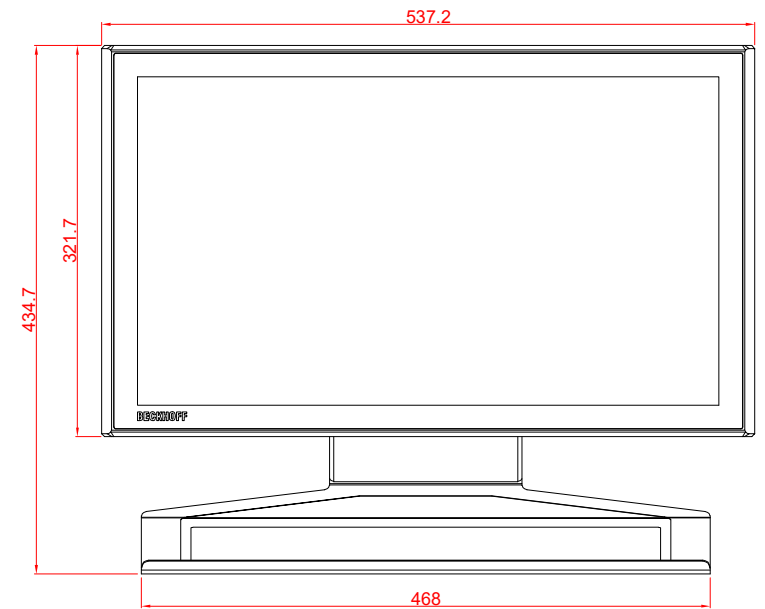

CP3921-0000  
with  
C9900-M406

main dimensions and  
fixing points

dimensions in mm

bottom view

rear view

side view

front view