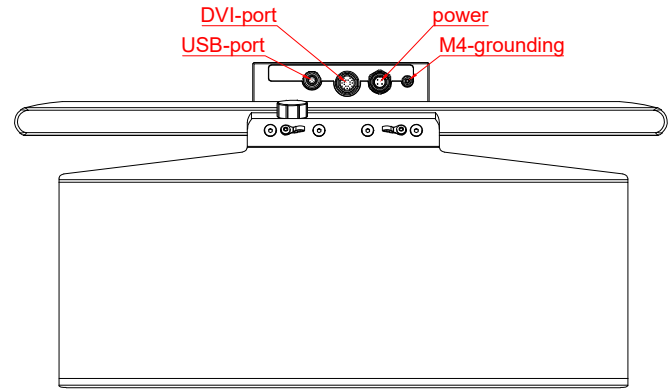

CP3921-0000  
with  
C9900-M406

main dimensions and  
fixing points

dimensions in mm

bottom view

rear view

side view

front view