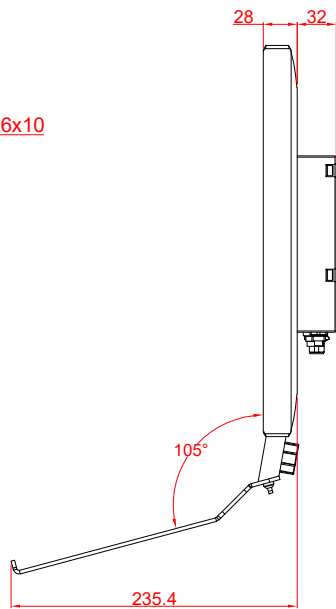

CP3921-0000  
with  
C9900-M406

main dimensions and  
fixing points

dimensions in mm

bottom view

rear view

side view

front view