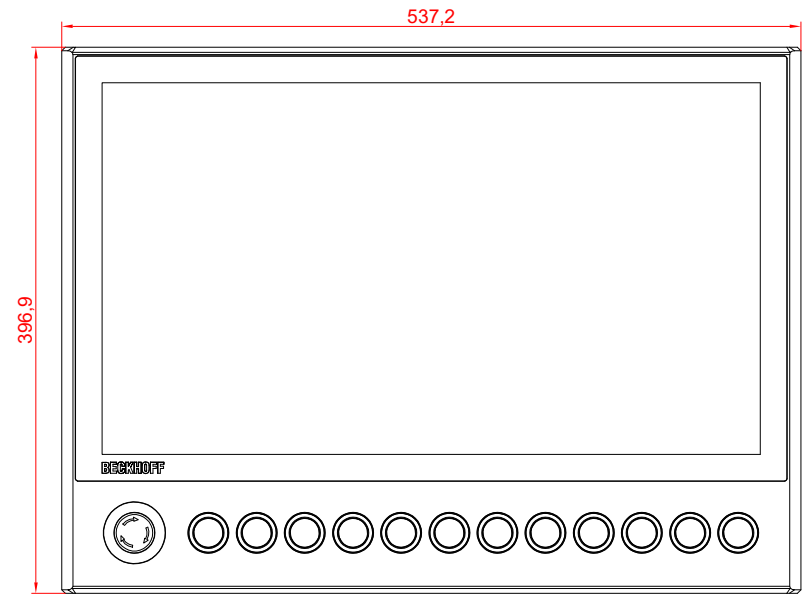

CP3921-0000  
with  
C9900-G028  
C9900-M390  
C9900-E274

main dimensions and  
fixing points

dimensions in mm

bottom view

CP3921-0000  
C9900-G028

C9900-M390

C9900-E274

rear view

side view

front view