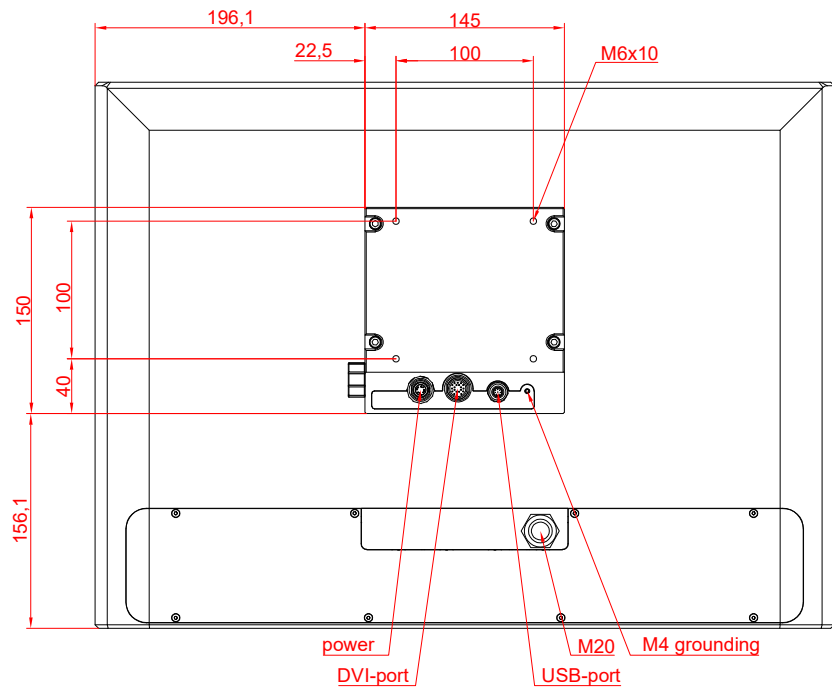

CP3921-0000  
with  
C9900-G028  
C9900-M390  
C9900-E274

main dimensions and  
fixing points

dimensions in mm

bottom view

CP3921-0000  
C9900-G028

C9900-M390

C9900-E274

rear view

side view

front view