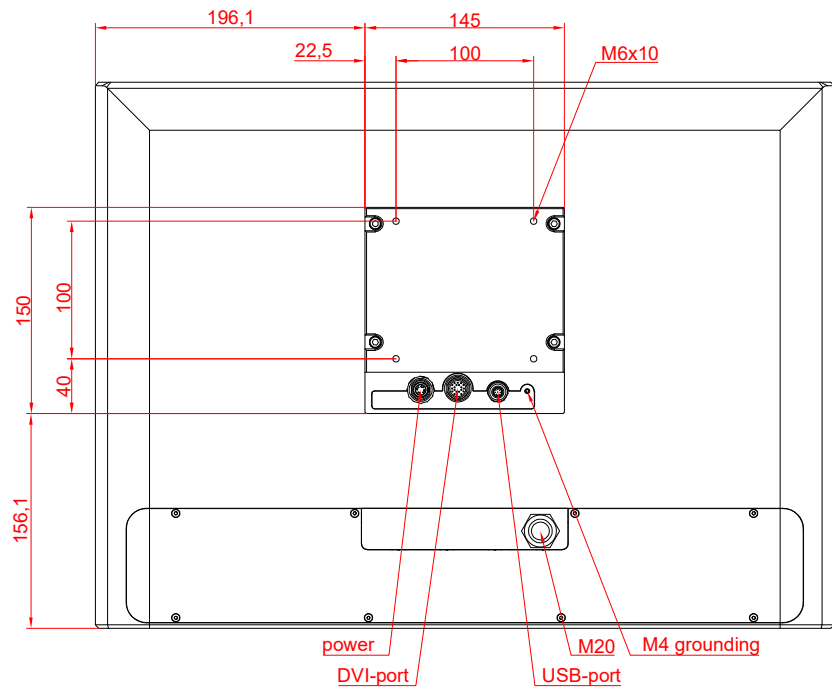

CP3921-0000  
with  
C9900-G028  
C9900-M390

main dimensions and  
fixing points

dimensions in mm

bottom view

rear view

side view

front view