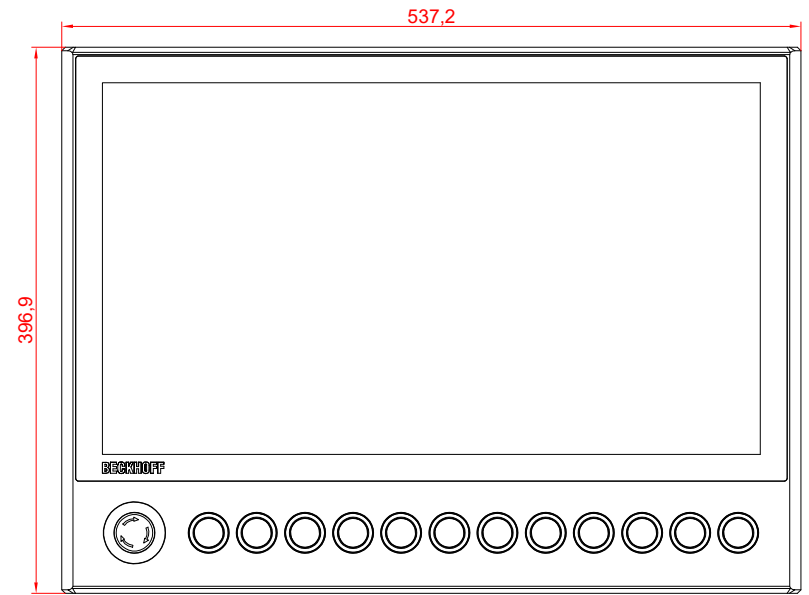

CP3921-0000  
with  
C9900-G028  
C9900-M390

main dimensions and  
fixing points

dimensions in mm

bottom view

rear view

side view

front view