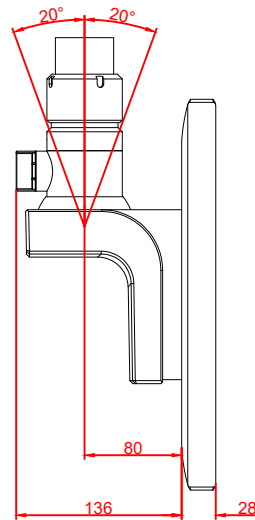

front view

left view

rear view

top view

CP3921-0010
with
C9900-M750

main dimensions and
fixing points

dimensions in mm