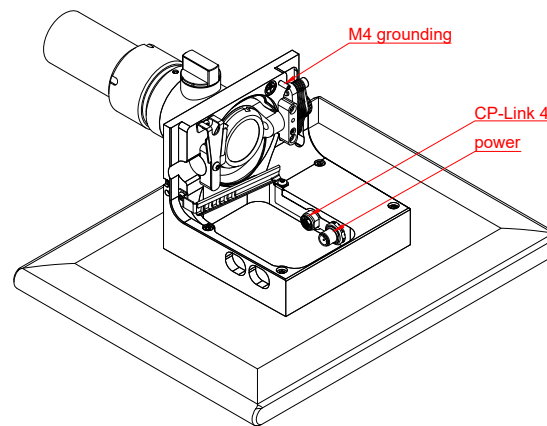

front view

left view

rear view

top view

CP3921-0010
with
C9900-M750

main dimensions and
fixing points

dimensions in mm