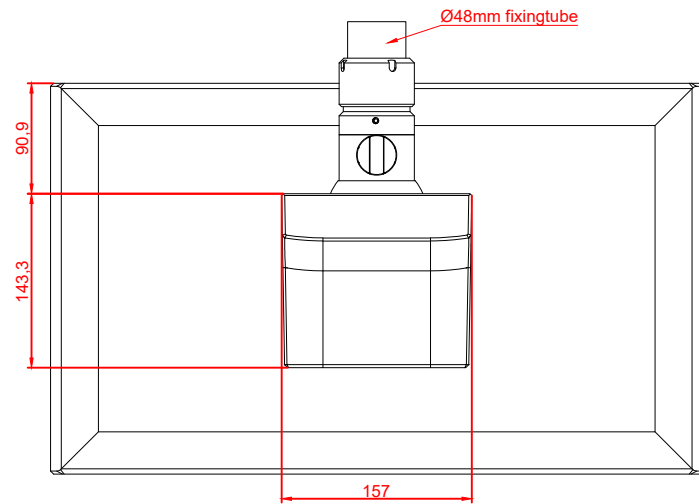

front view

left view

rear view

top view

CP3921-0010
with
C9900-M750

main dimensions and
fixing points

dimensions in mm