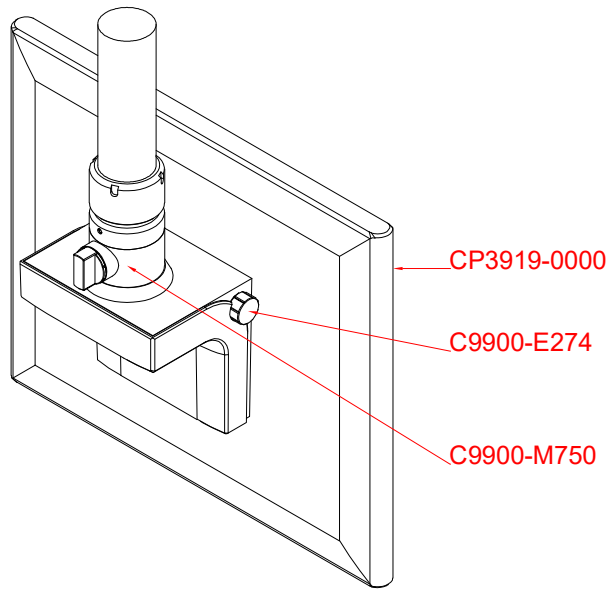

CP3919-0000
with
C9900-M750
C9900-E274

main dimensions and
fixing points

dimensions in mm

front view

side view

rear view

top view