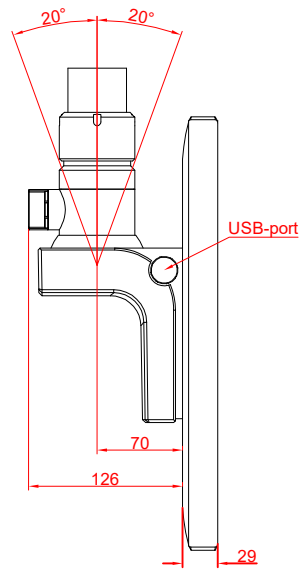

CP3919-0000
with
C9900-M750
C9900-E274

main dimensions and
fixing points

dimensions in mm

front view

side view

rear view

top view