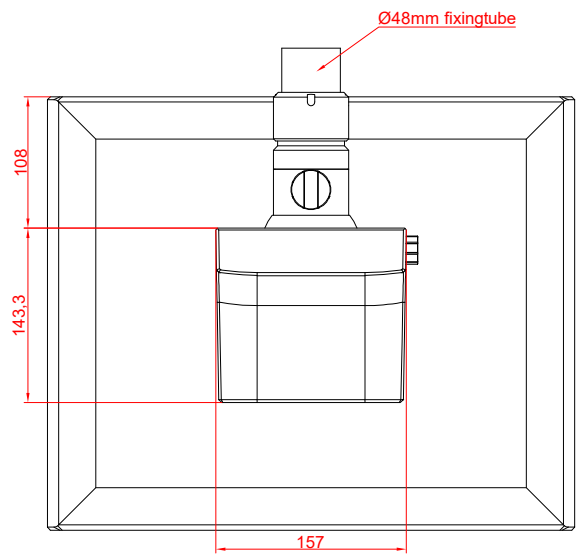

CP3919-0000
with
C9900-M750
C9900-E274

main dimensions and
fixing points

dimensions in mm

front view

side view

rear view

top view