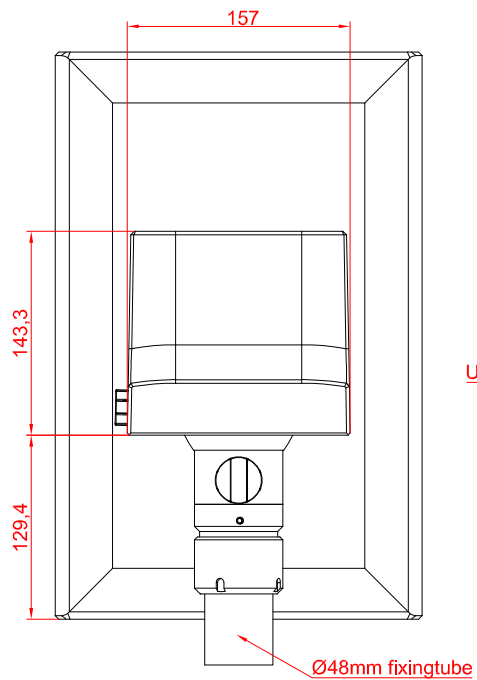

CP3916-M575-M751-E274

main dimensions and  
fixing points

dimensions in mm

bottom view

rear view

side view

front view