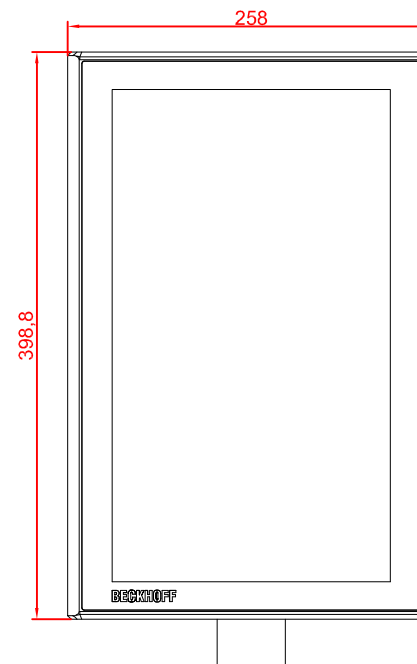

CP3916-M575-M751-E274

main dimensions and  
fixing points

dimensions in mm

bottom view

rear view

side view

front view