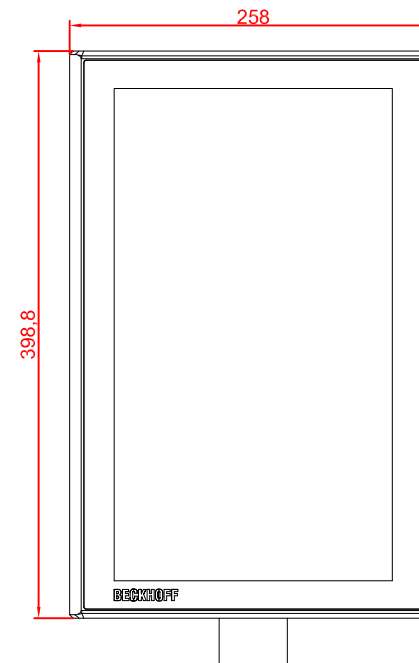

CP3916-M575-M751

main dimensions and
fixing points

dimensions in mm

bottom view

rear view

side view

front view