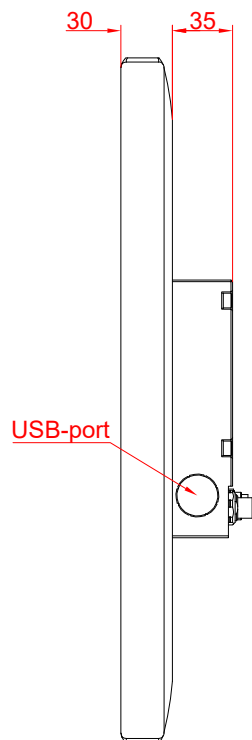

CP3916-0000
with
C9900-M575
C9900-M390
C9900-E274

main dimensions and
fixing points

dimensions in mm

bottom view

rear view

side view

front view