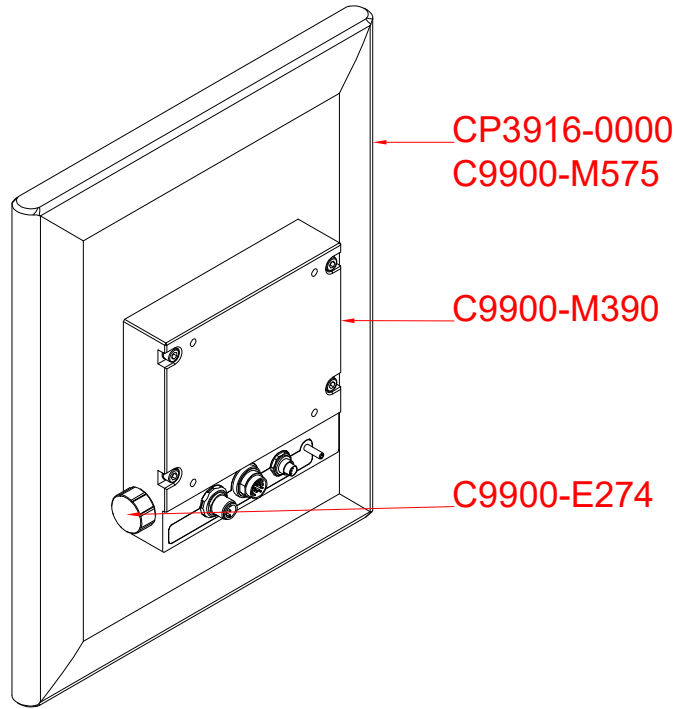

CP3916-0000
with
C9900-M575
C9900-M390
C9900-E274

main dimensions and
fixing points

dimensions in mm

bottom view

rear view

side view

front view