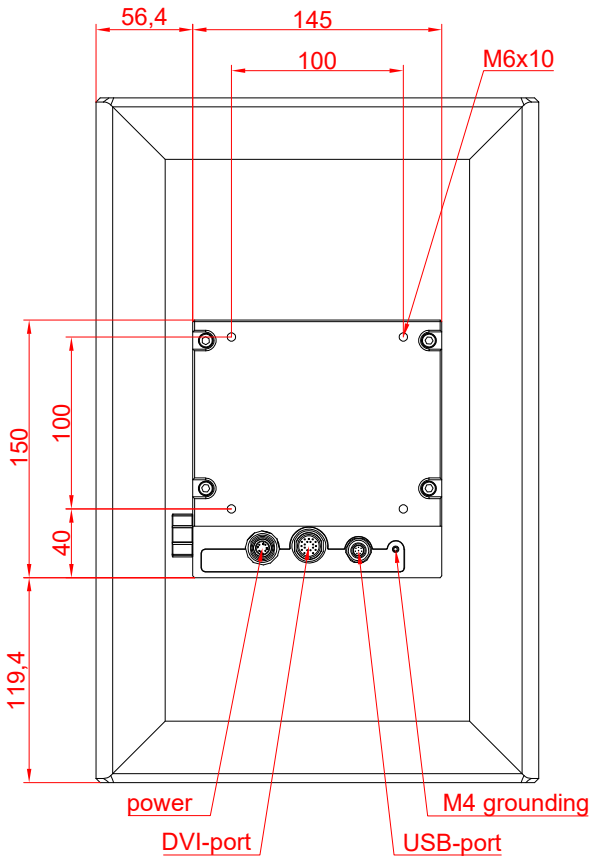

CP3916-0000
with
C9900-M575
C9900-M390
C9900-E274

main dimensions and
fixing points

dimensions in mm

bottom view

rear view

side view

front view