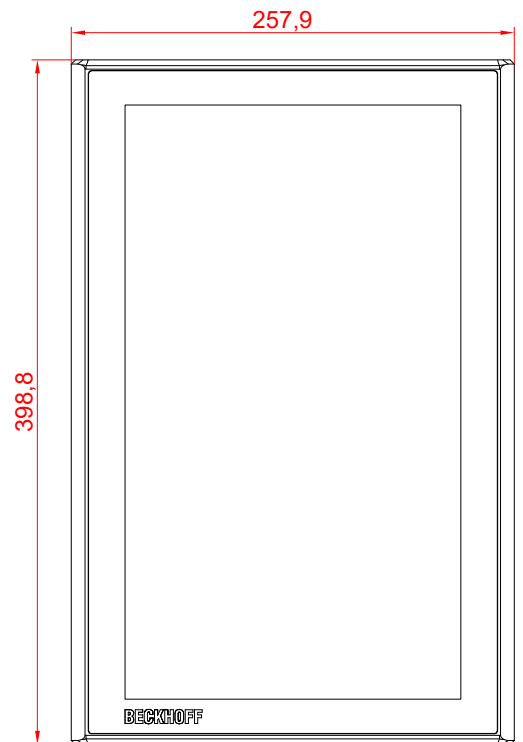

CP3916-0000  
with  
C9900-M575  
C9900-M390

main dimensions and  
fixing points

dimensions in mm

bottom view

CP3916-0000  
C9900-M575

C9900-M390

rear view

side view

front view