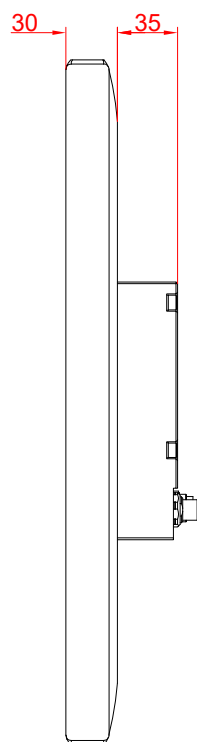

CP3916-0000  
with  
C9900-M575  
C9900-M390

main dimensions and  
fixing points

dimensions in mm

bottom view

CP3916-0000  
C9900-M575

C9900-M390

rear view

side view

front view