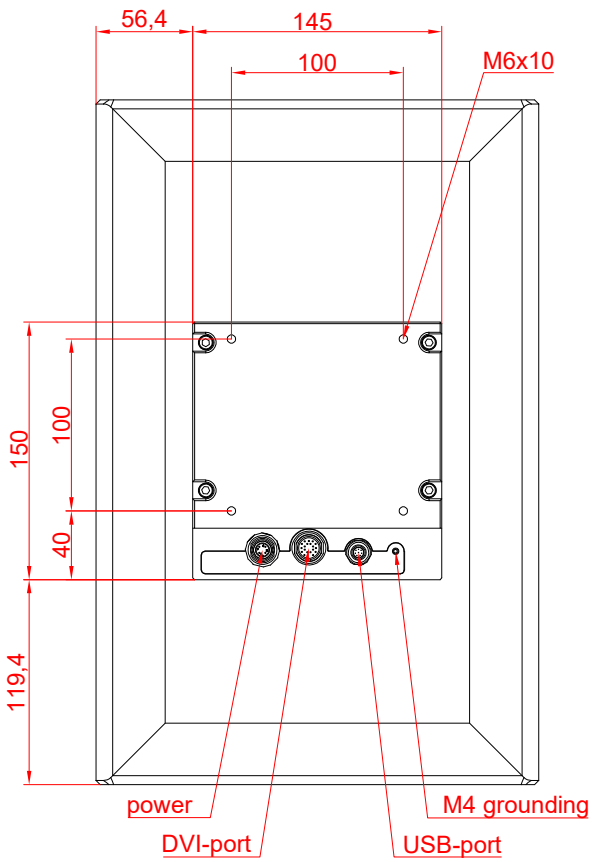

CP3916-0000  
with  
C9900-M575  
C9900-M390

main dimensions and  
fixing points

dimensions in mm

bottom view

CP3916-0000  
C9900-M575

C9900-M390

rear view

side view

front view