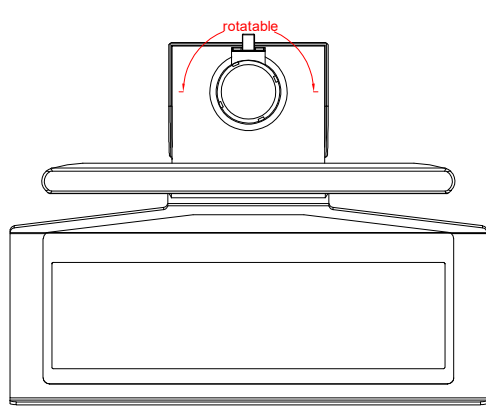

CP3916-0000  
with  
C9900-M750  
C9900-M406

main dimensions and  
fixing points

dimensions in mm

front view

side view

rear view

top view