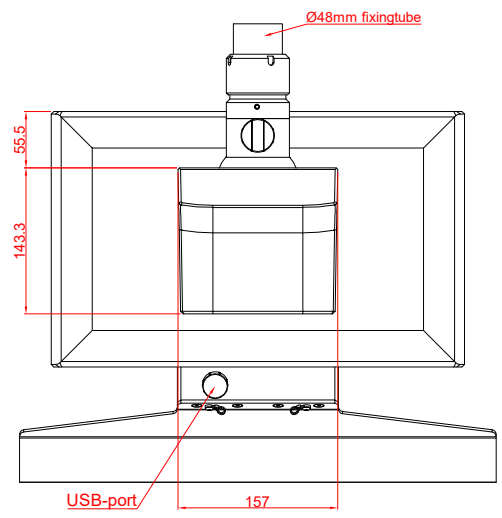

CP3916-0000  
with  
C9900-M750  
C9900-M406

main dimensions and  
fixing points

dimensions in mm

front view

side view

rear view

top view