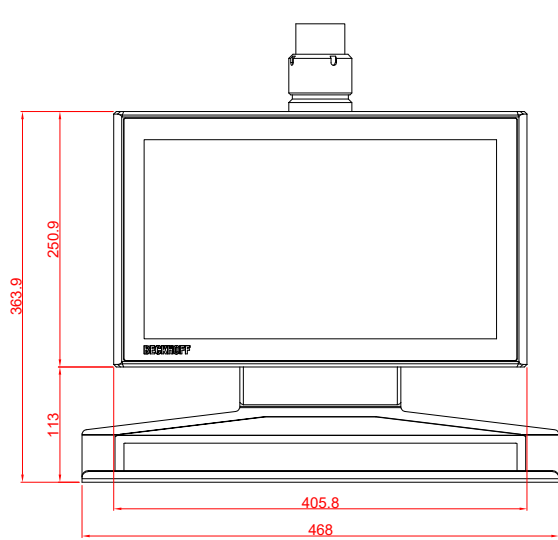

CP3916-0000  
with  
C9900-M750  
C9900-M406

main dimensions and  
fixing points

dimensions in mm

front view

side view

rear view

top view