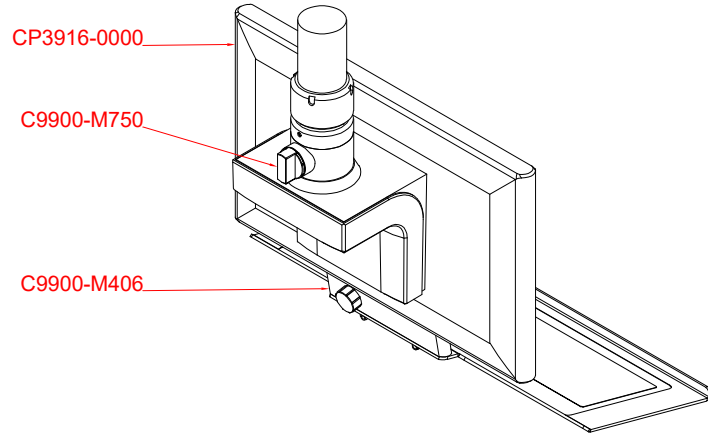

CP3916-0000  
with  
C9900-M750  
C9900-M406

main dimensions and  
fixing points

dimensions in mm

front view

side view

rear view

top view