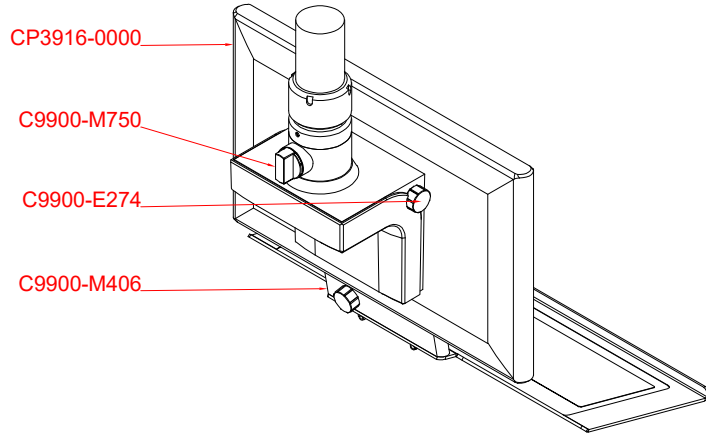

CP3916-0000
with
C9900-M750
C9900-E274
C9900-M406

main dimensions and
fixing points

dimensions in mm

front view

side view

rear view

top view