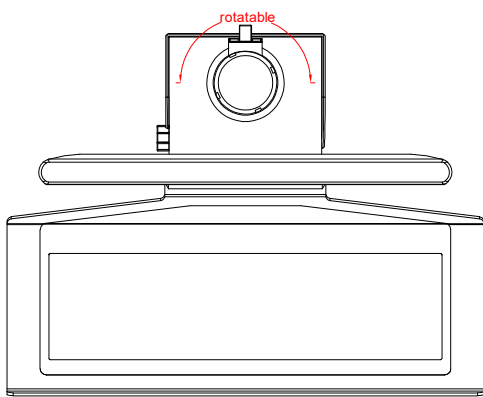

CP3916-0000
with
C9900-M750
C9900-E274
C9900-M406

main dimensions and
fixing points

dimensions in mm

front view

side view

rear view

top view