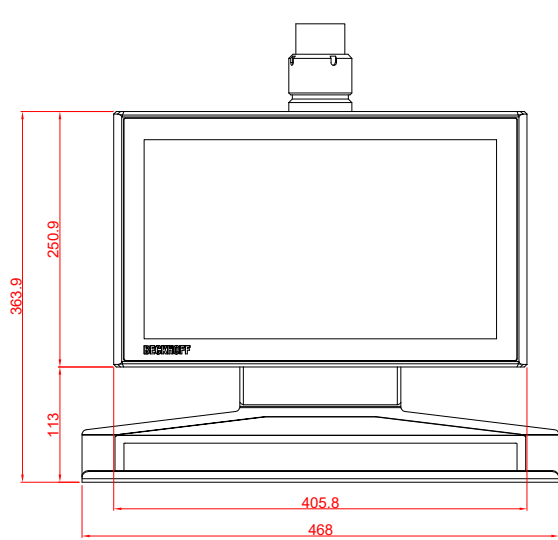

CP3916-0000
with
C9900-M750
C9900-E274
C9900-M406

main dimensions and
fixing points

dimensions in mm

front view

side view

rear view

top view