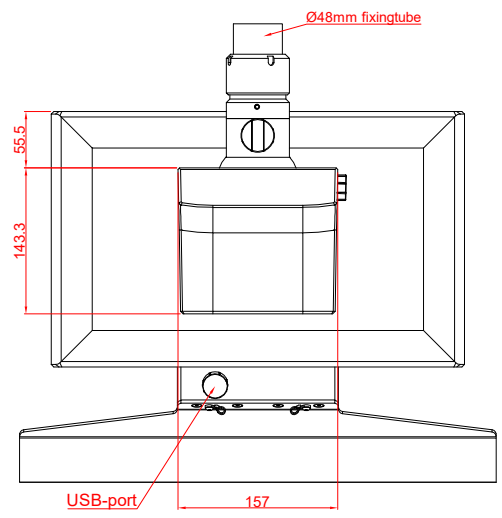

CP3916-0000
with
C9900-M750
C9900-E274
C9900-M406

main dimensions and
fixing points

dimensions in mm

front view

side view

rear view

top view