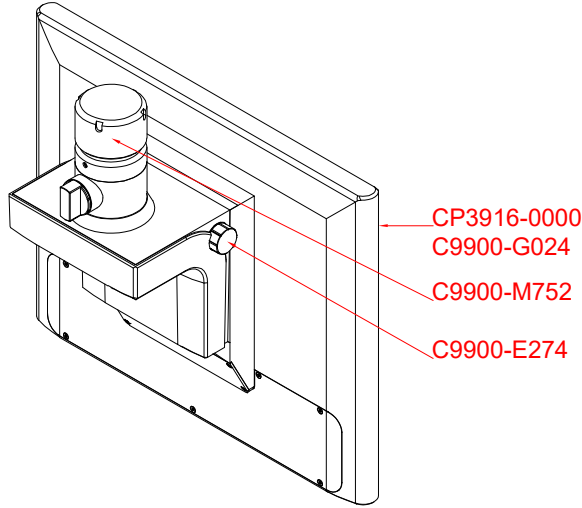

CP3916-0000
with
C9900-G024
C9900-M752
C9900-E274

main dimensions and
fixing points

dimensions in mm

front view

side view

rear view

top view