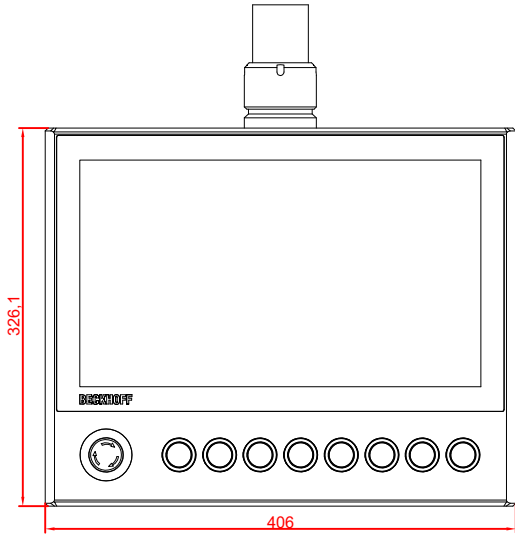

CP3916-0000
with
C9900-G024
C9900-M752
C9900-E274

main dimensions and
fixing points

dimensions in mm

front view

side view

rear view

top view