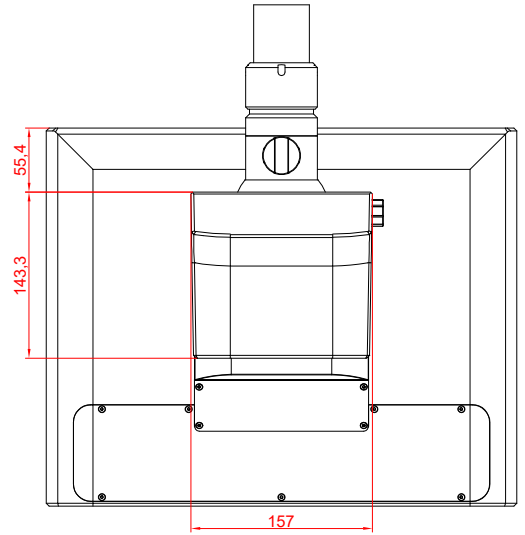

CP3916-0000
with
C9900-G024
C9900-M752
C9900-E274

main dimensions and
fixing points

dimensions in mm

front view

side view

rear view

top view