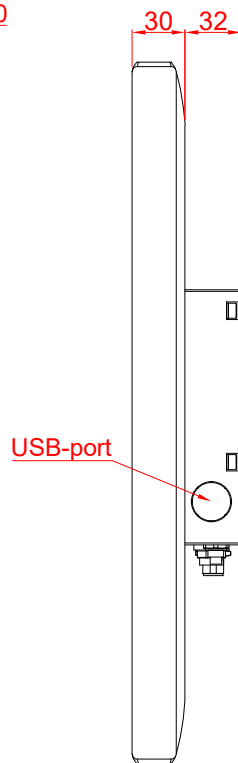

CP3916-0000
with
C9900-M575
C9900-E274

main dimensions and
fixing points

dimensions in mm

bottom view

rear view

side view

front view