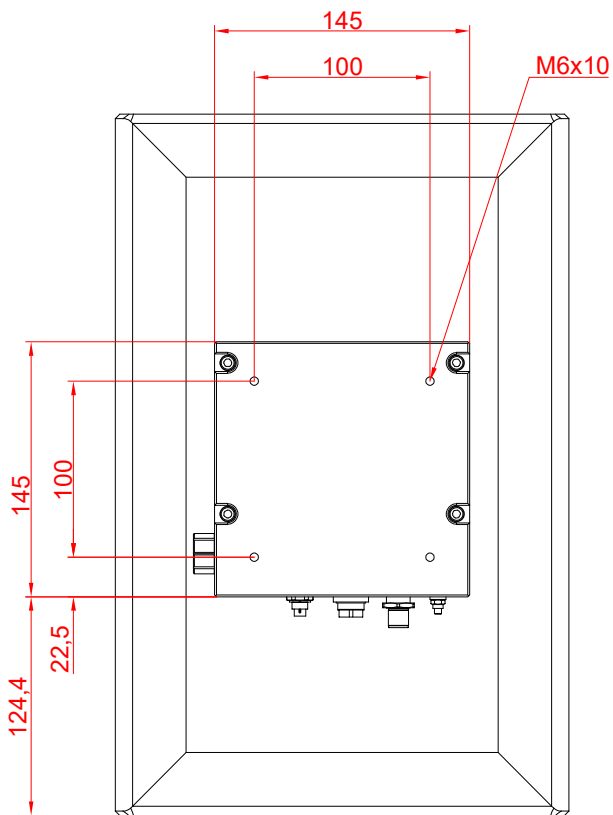

CP3916-0000
with
C9900-M575
C9900-E274

main dimensions and
fixing points

dimensions in mm

bottom view

rear view

side view

front view