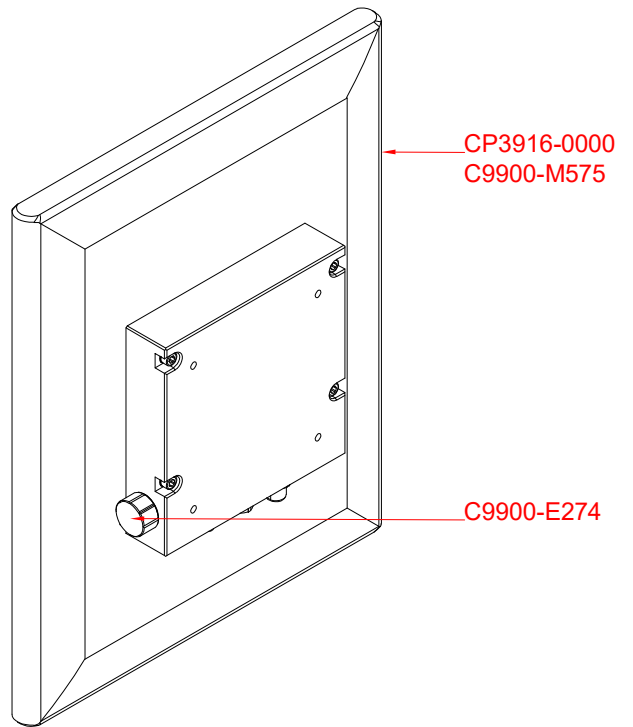

CP3916-0000
with
C9900-M575
C9900-E274

main dimensions and
fixing points

dimensions in mm

bottom view

rear view

side view

front view