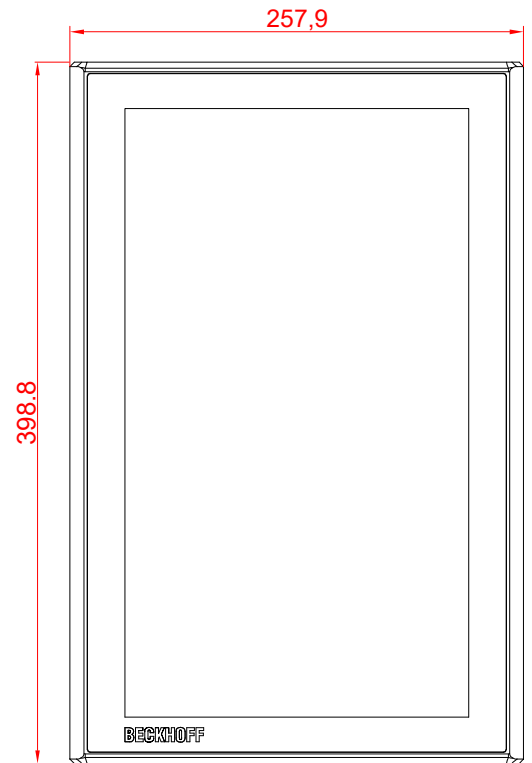

CP3916-0000
with
C9900-M575
C9900-E274

main dimensions and
fixing points

dimensions in mm

bottom view

rear view

side view

front view