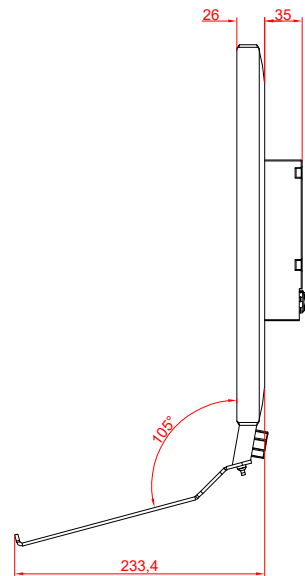

CP3915-0000  
with  
C9900-M575  
C9900-M390  
C9900-M406

main dimensions and  
fixing points

dimensions in mm

bottom view

rear view

side view

front view