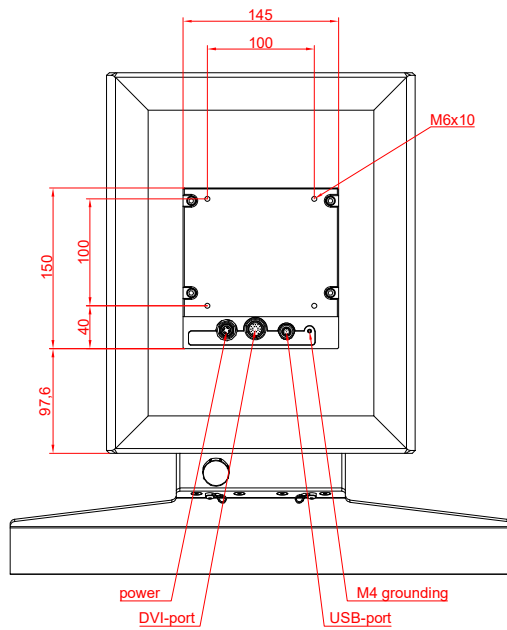

CP3915-0000  
with  
C9900-M575  
C9900-M390  
C9900-M406

main dimensions and  
fixing points

dimensions in mm

bottom view

rear view

side view

front view