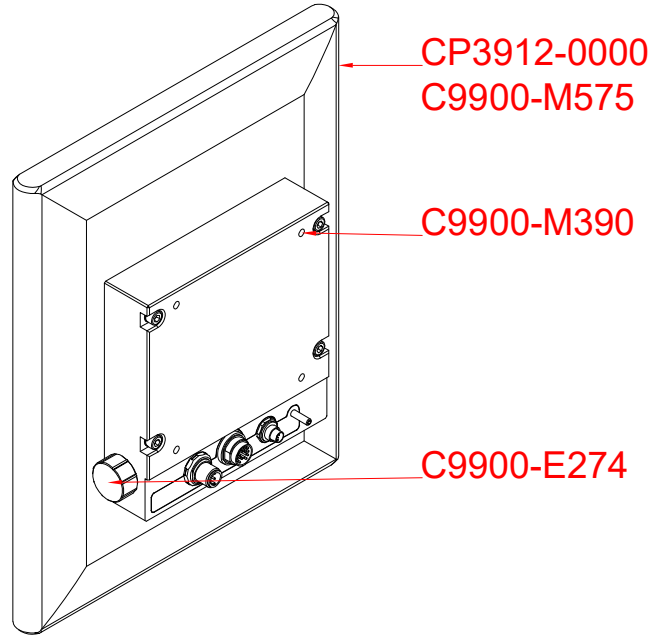

CP3912-0000
with
C9900-M575
C9900-M390
C9900-E274

main dimensions and
fixing points

dimensions in mm

bottom view

rear view

side view

front view