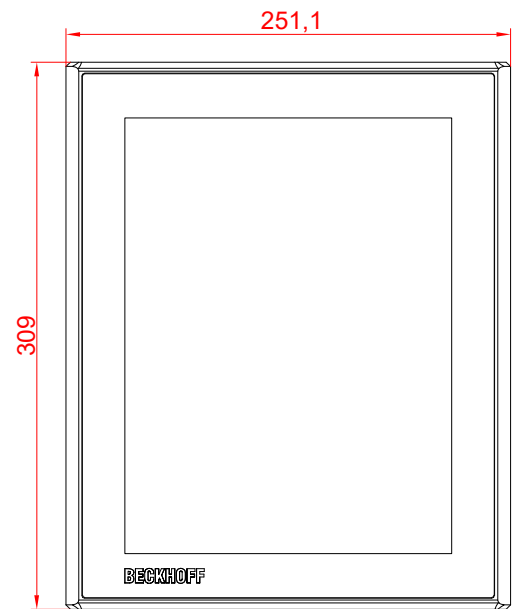

CP3912-0000
with
C9900-M575
C9900-M390
C9900-E274

main dimensions and
fixing points

dimensions in mm

bottom view

rear view

side view

front view