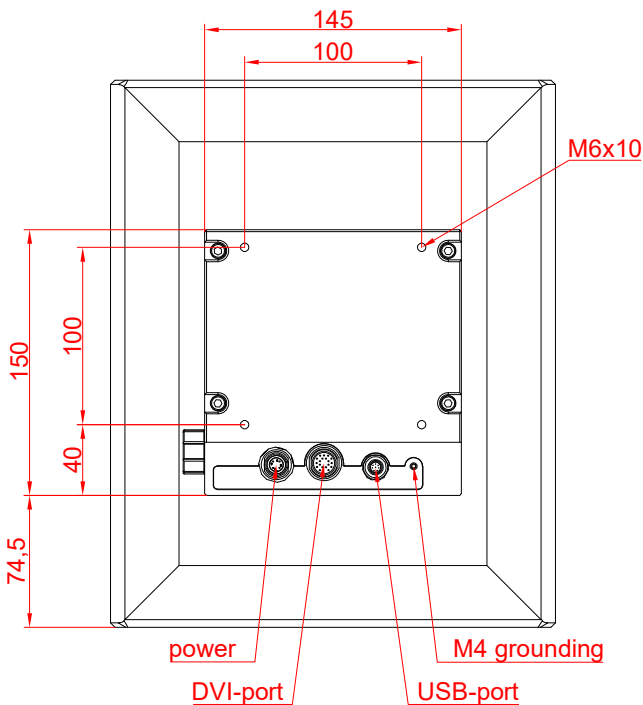

CP3912-0000
with
C9900-M575
C9900-M390
C9900-E274

main dimensions and
fixing points

dimensions in mm

bottom view

rear view

side view

front view