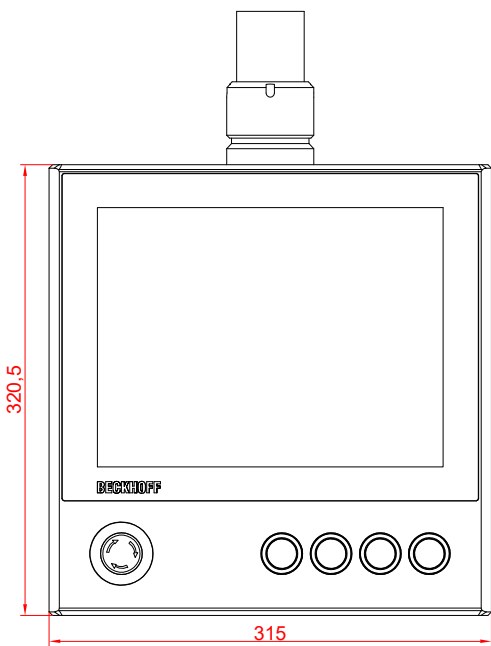

CP3912-0000  
with  
C9900-G022  
C9900-M752  
C9900-E274

main dimensions and  
fixing points

dimensions in mm

front view

side view

rear view

top view