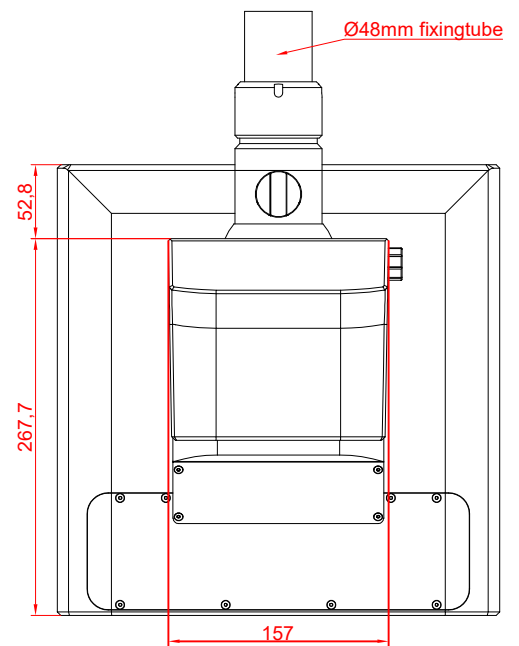

CP3912-0000  
with  
C9900-G022  
C9900-M752  
C9900-E274

main dimensions and  
fixing points

dimensions in mm

front view

side view

rear view

top view