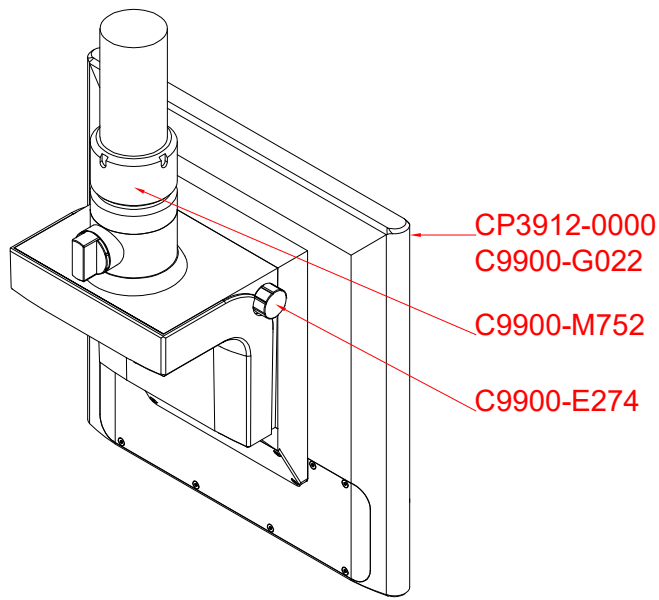

CP3912-0000  
with  
C9900-G022  
C9900-M752  
C9900-E274

main dimensions and  
fixing points

dimensions in mm

front view

side view

rear view

top view