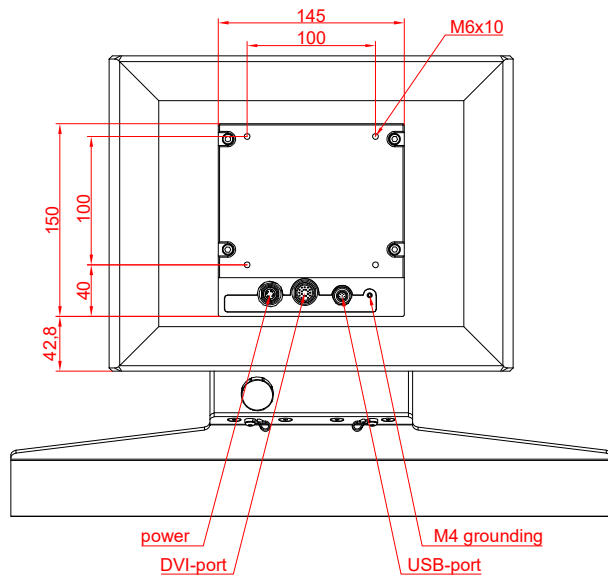

CP3912-0000
with
C9900-M390
C9900-M406

main dimensions and
fixing points

dimensions in mm

bottom view

rear view

side view

front view