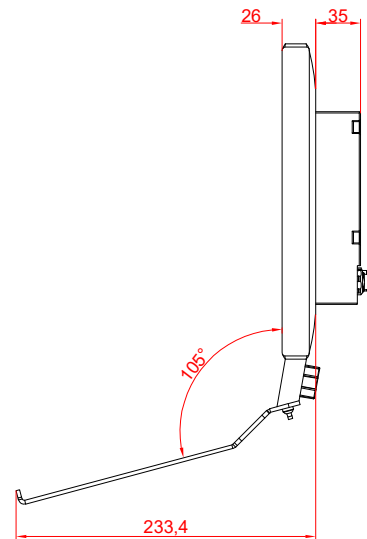

CP3912-0000
with
C9900-M390
C9900-M406

main dimensions and
fixing points

dimensions in mm

bottom view

rear view

side view

front view