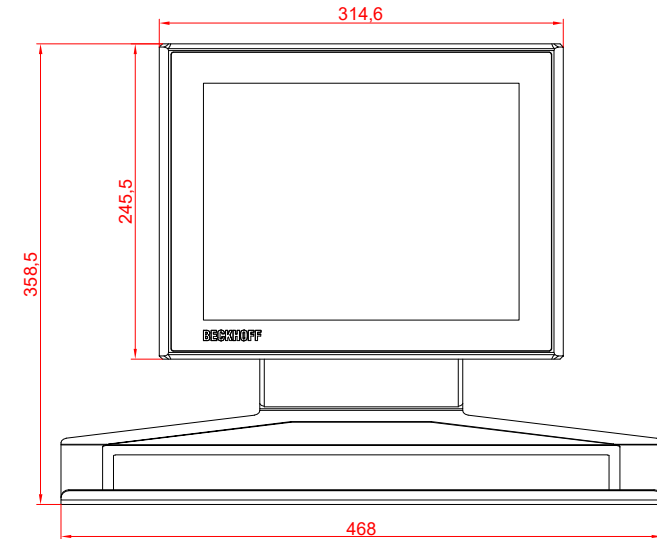

CP3912-0000
with
C9900-M390
C9900-M406

main dimensions and
fixing points

dimensions in mm

bottom view

rear view

side view

front view