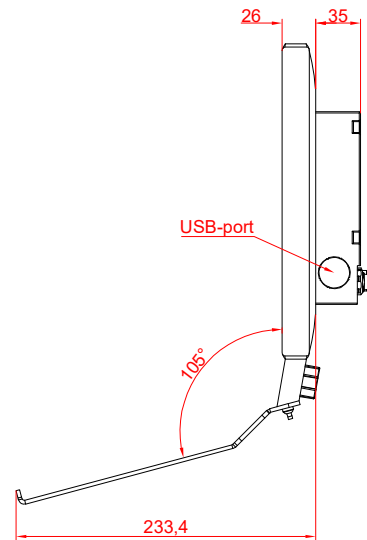

CP3912-0000
with
C9900-M390
C9900-E274
C9900-M406

main dimensions and
fixing points

dimensions in mm

bottom view

rear view

side view

front view