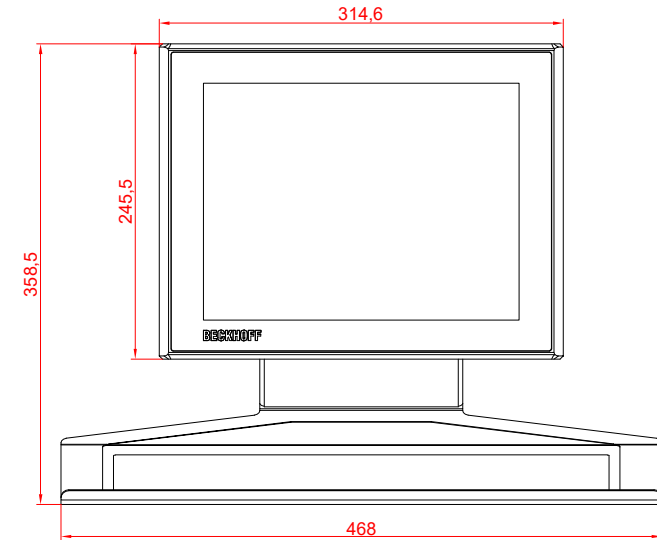

CP3912-0000
with
C9900-M390
C9900-E274
C9900-M406

main dimensions and
fixing points

dimensions in mm

bottom view

rear view

side view

front view