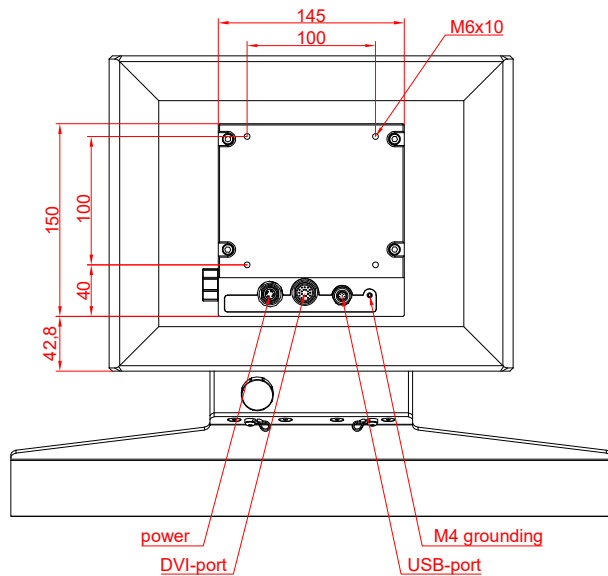

CP3912-0000
with
C9900-M390
C9900-E274
C9900-M406

main dimensions and
fixing points

dimensions in mm

bottom view

rear view

side view

front view