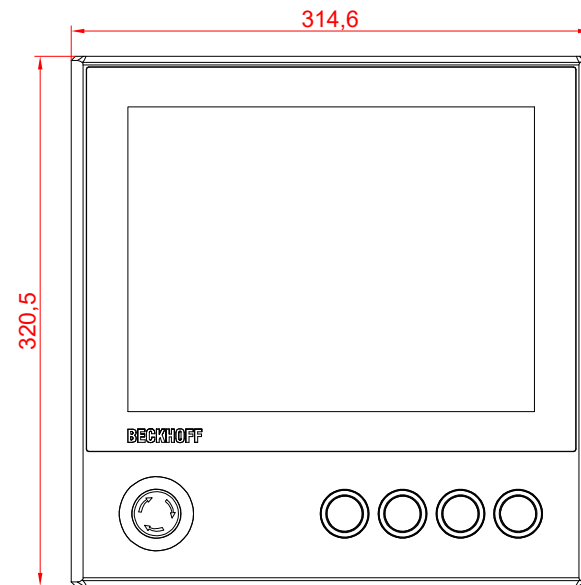

CP3912-0000
with
C9900-G022
C9900-M390
C9900-E274

main dimensions and
fixing points

dimensions in mm

bottom view

rear view

side view

front view