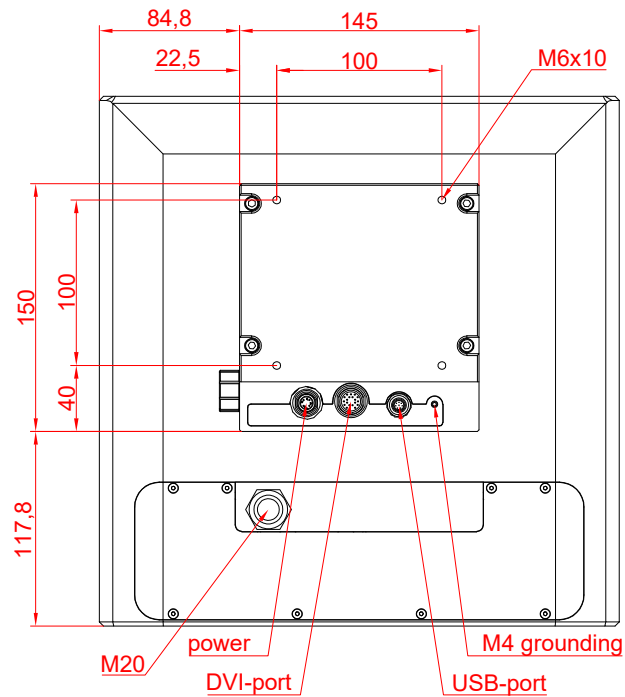

CP3912-0000
with
C9900-G022
C9900-M390
C9900-E274

main dimensions and
fixing points

dimensions in mm

bottom view

rear view

side view

front view