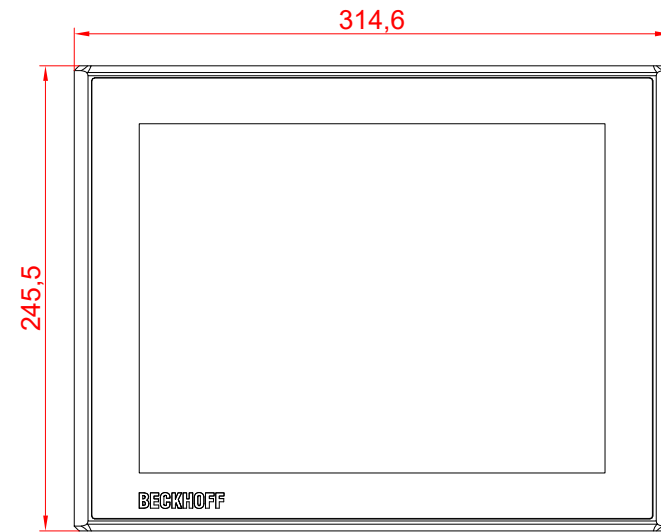

CP3912-0000

main dimensions and
fixing points

dimensions in mm

bottom view

rear view

side view

front view