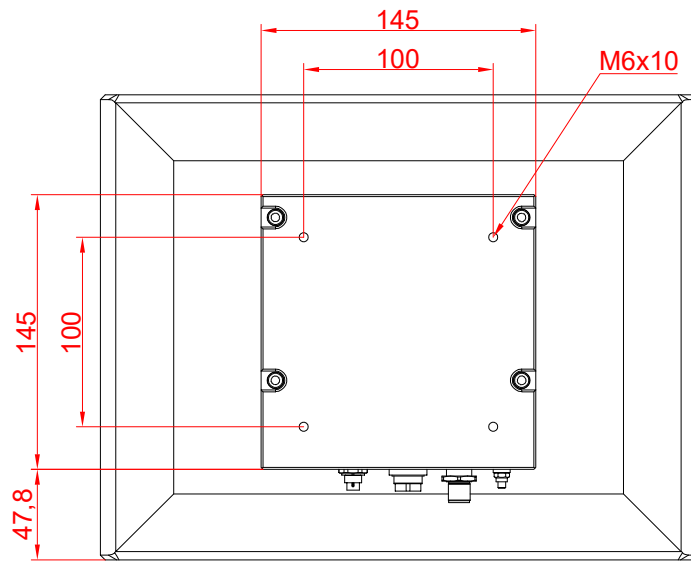

CP3912-0000

main dimensions and
fixing points

dimensions in mm

bottom view

rear view

side view

front view