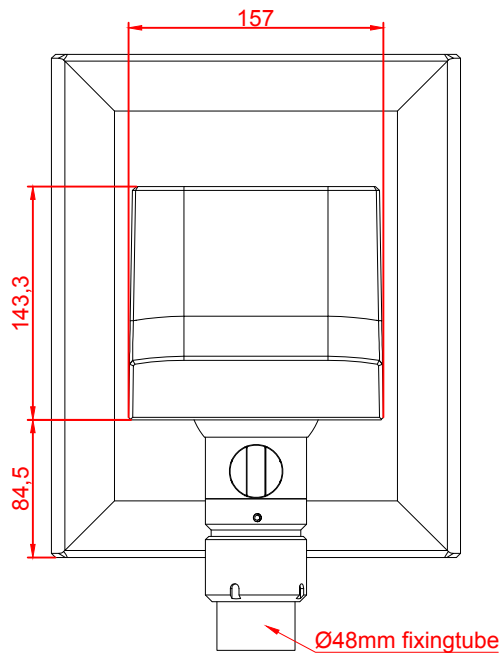

CP3912-0010-M575-M751

main dimensions and
fixing points

dimensions in mm

bottom view

rear view

right view

front view