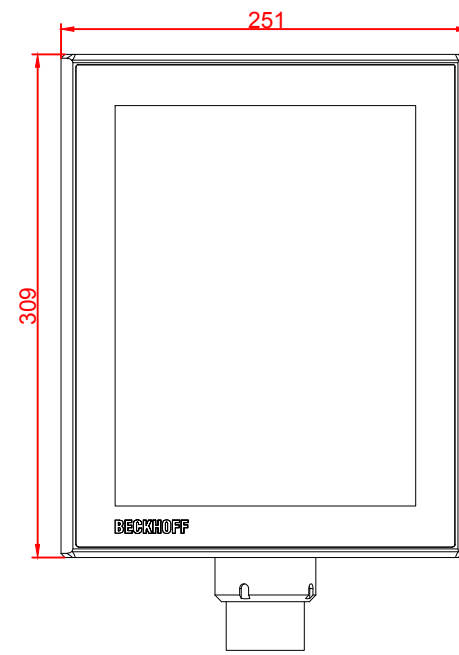

CP3912-0010-M575-M751

main dimensions and
fixing points

dimensions in mm

bottom view

rear view

right view

front view