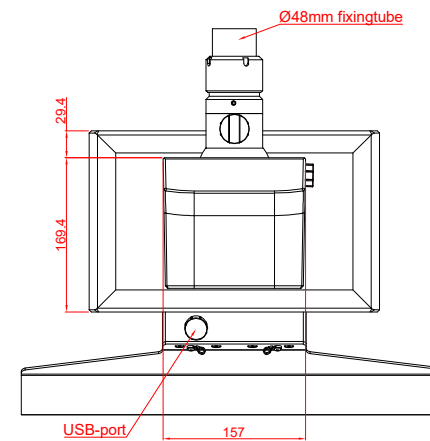

CP3911-0000
with
C9900-M750
C9900-E274
C9900-M406

main dimensions and
fixing points

dimensions in mm

front view

side view

rear view

top view