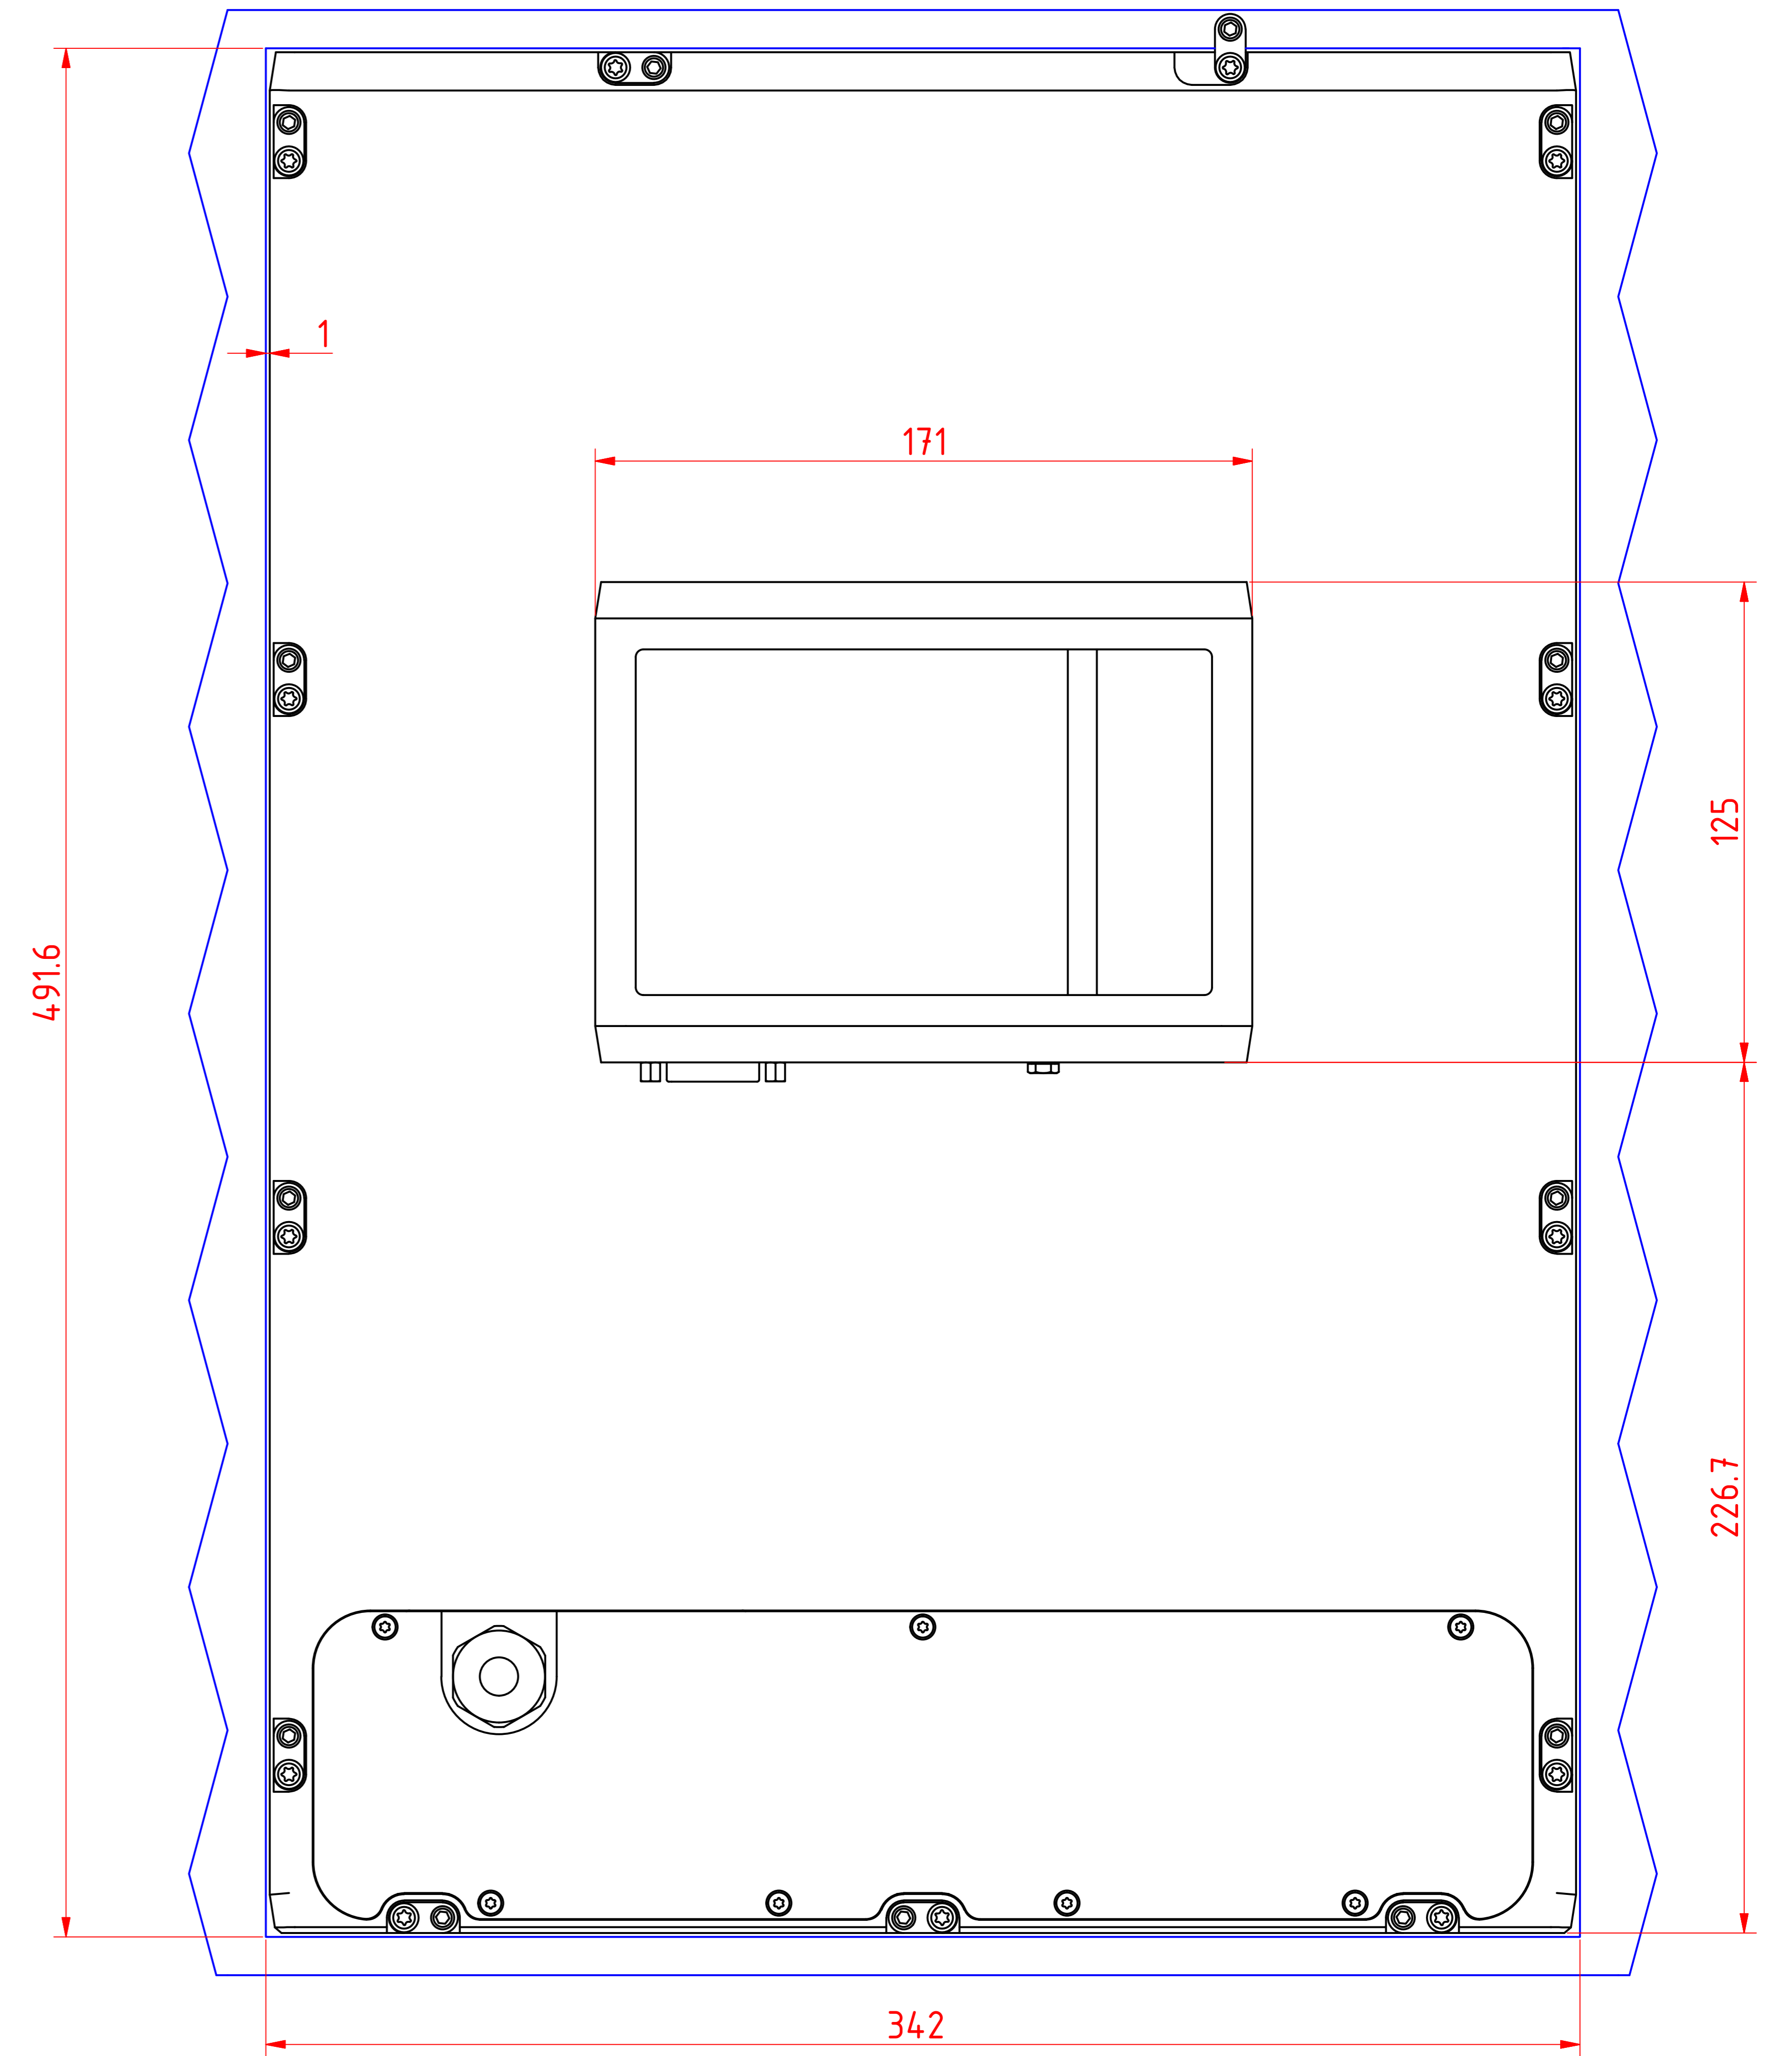

# CP2919-G016

main dimensions and  
fixing points  
dimensions in mm

bottom view

front view

left view

cut out dimensions: 491.6mm x 342mm  
rear view