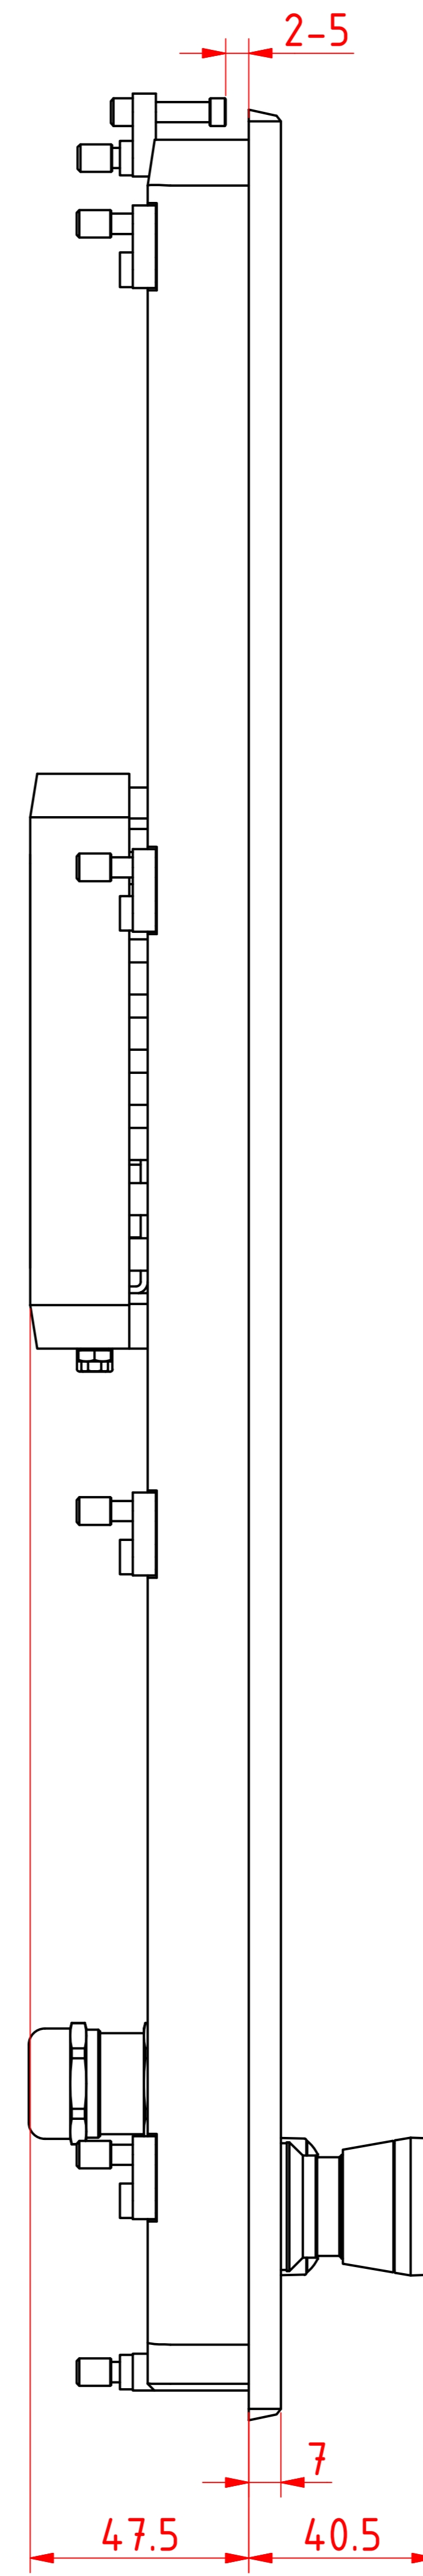

# CP2919-G016

main dimensions and  
fixing points  
dimensions in mm

bottom view

front view

left view

cut out dimensions: 491.6mm x 342mm  
rear view