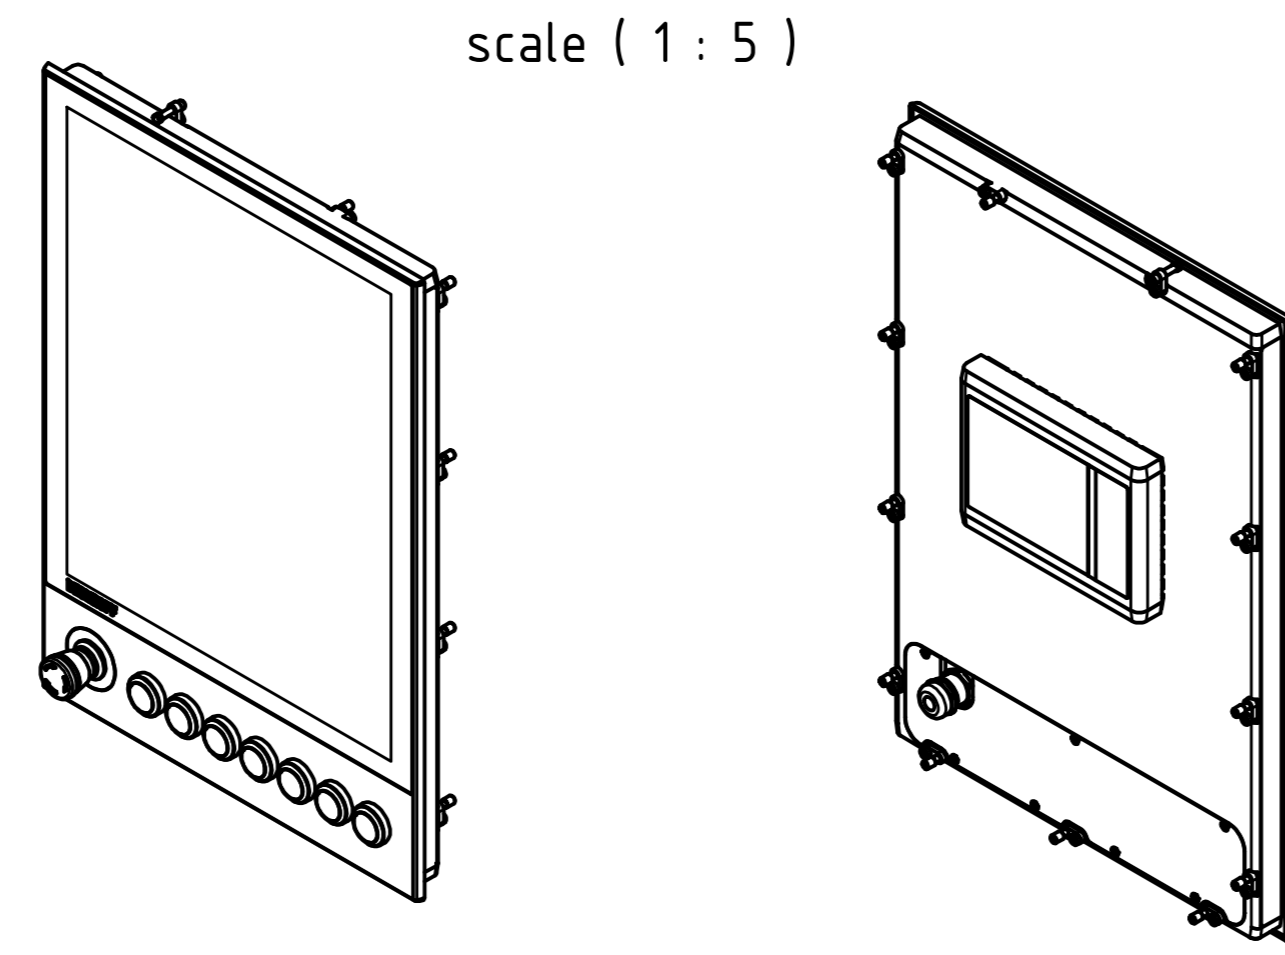

# CP2919-G016

main dimensions and  
fixing points  
dimensions in mm

bottom view

front view

left view

cut out dimensions: 491.6mm x 342mm  
rear view