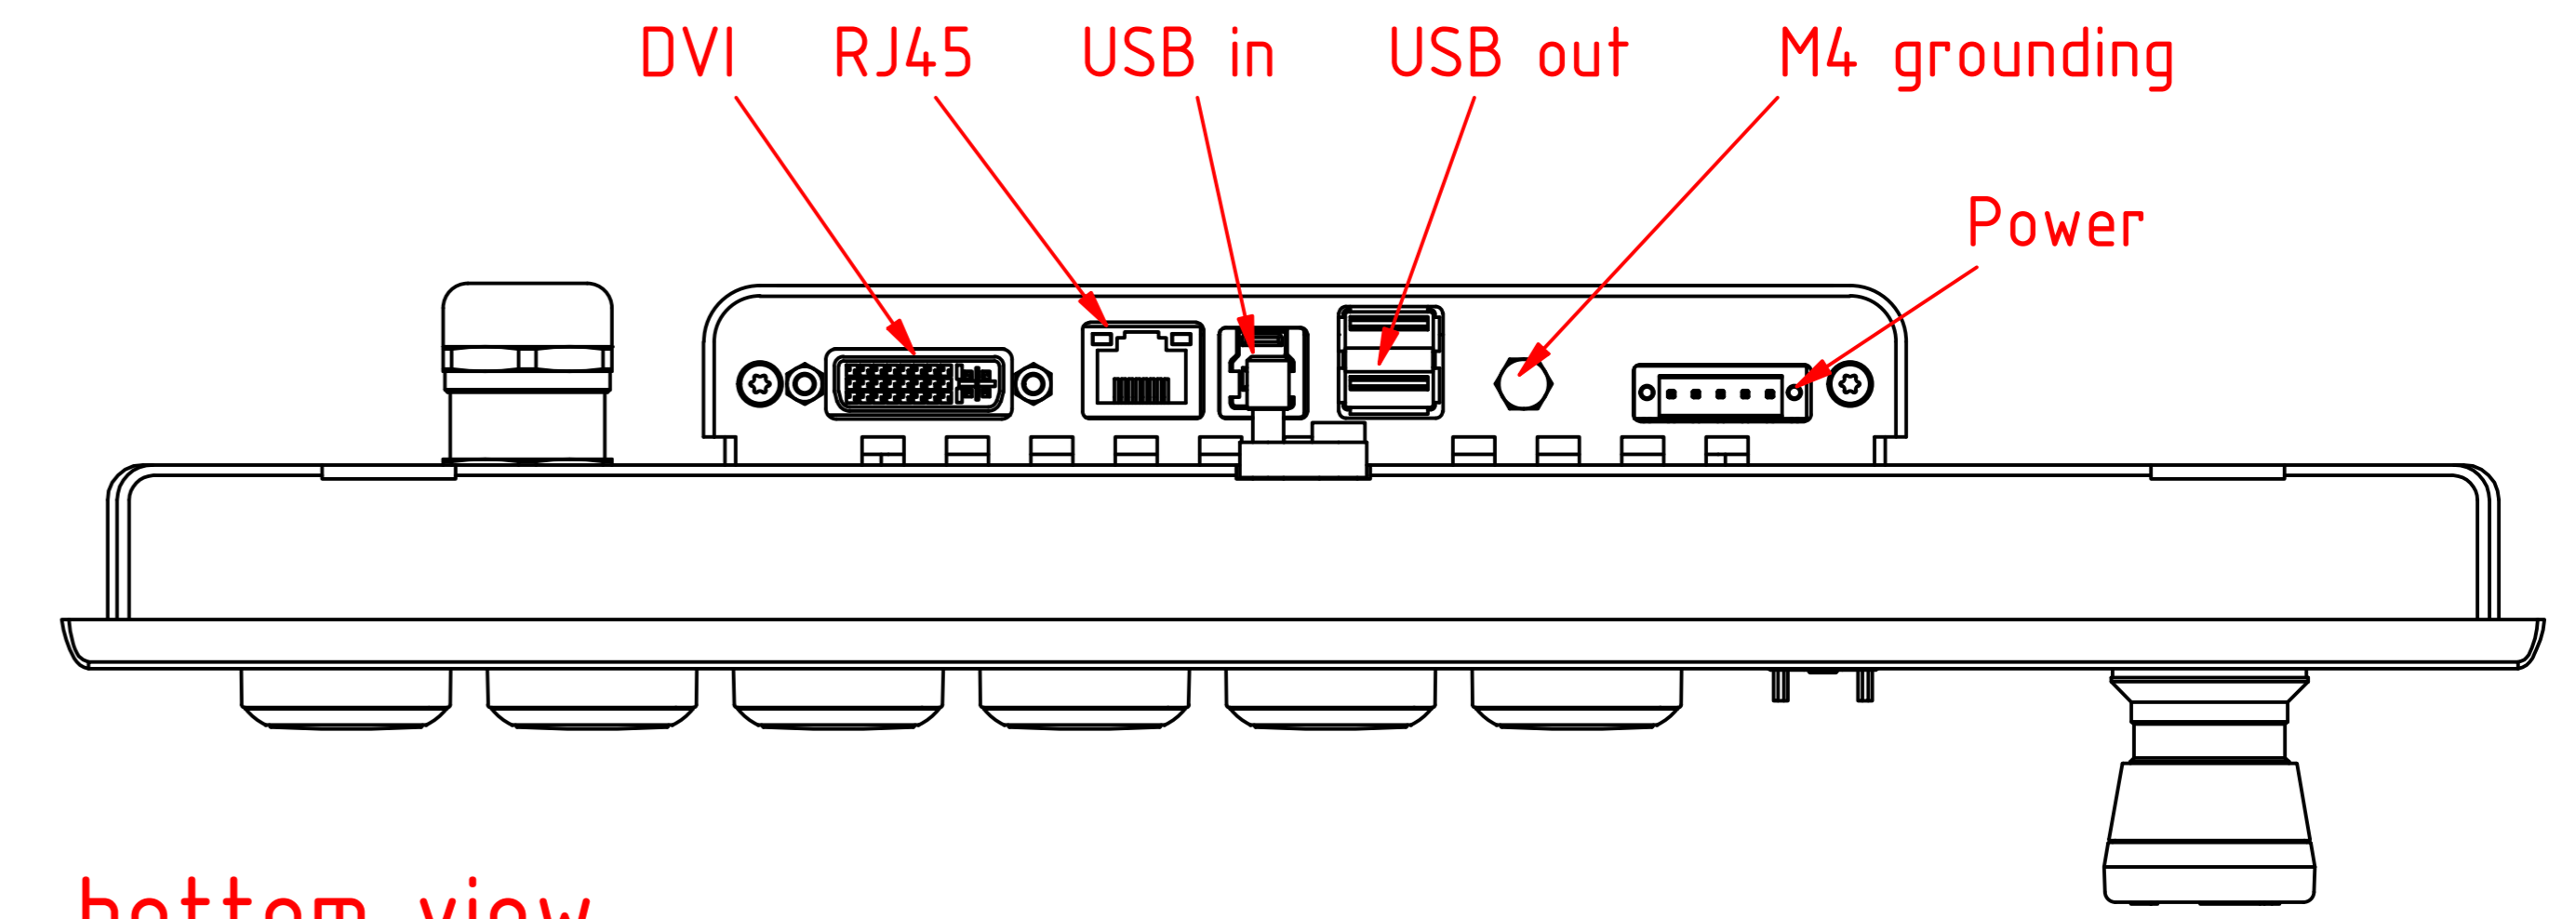

# CP2919-G016

main dimensions and  
fixing points  
dimensions in mm

bottom view

front view

left view

cut out dimensions: 491.6mm x 342mm  
rear view