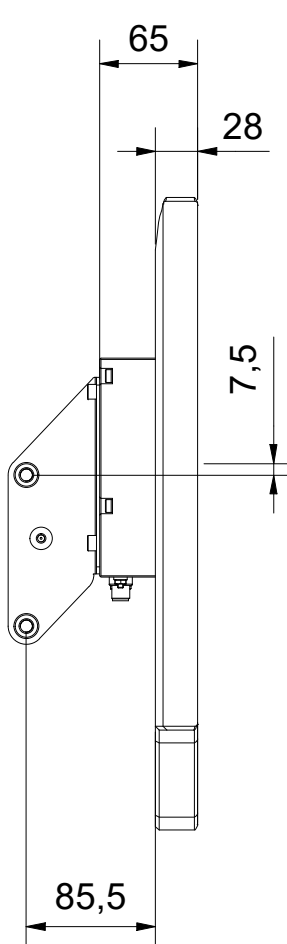

Copyright reserved to ISO 16016  
 The property and copyright of this drawing remains the company Beckhoff Automation GmbH & Co. KG.  
 It is entrusted to you as the recipient for personal use only. Without a written permission from Beckhoff Automation GmbH & Co. KG  
 this may not be copied and reproduced, or sent and made accessible to third parties, especially competitors.  
 Doing so is obliged to pay compensation.

Bezeichnung / description							Abteilungskennzeichen / depart ID	
Multitouch-Control-Panel mit 24-Zoll-Display							IPC	
Multi-touch Control Panel with 24-inch display							Dokumentennummer / document number	
CP3924-2000-0010							0000017710	
<b>BECKHOFF</b>	ISO 128	Maßeinheit / dimension	Maßstab / scale	Blattgröße / sheet size	Blatt / sheet	Revision	Projektbezeichnung / project name	Datum / date
		mm	1 : 5	A3	1 / 1	-		24.09.2024