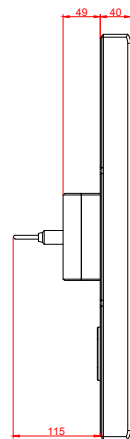

front view

side view

rear view

CP7733-0002
with
C9900-M435

connection-console
Rittal CP6206.490
Rittal CP6508.020

main dimensions and
fixing points

front view

side view

rear view