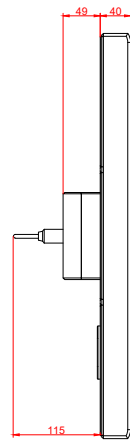

front view

side view

rear view

CP7733-0002
with
C9900-M435

connection-console
Rittal CP6206.490
Rittal CP6508.020

main dimensions and
fixing points

front view

side view

rear view