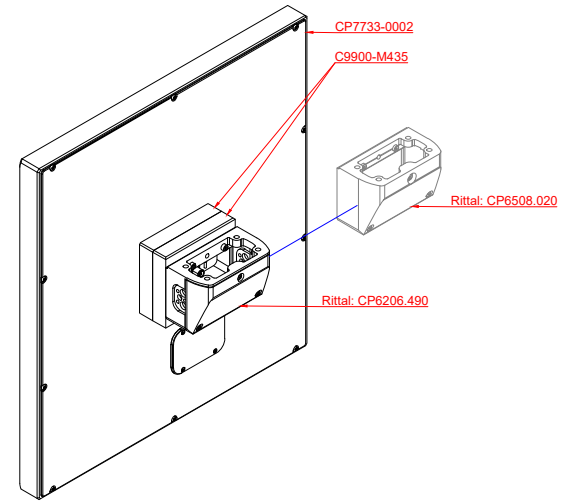

front view

side view

rear view

CP7733-0002
with
C9900-M435

connection-console
Rittal CP6206.490
Rittal CP6508.020

main dimensions and
fixing points

front view

side view

rear view