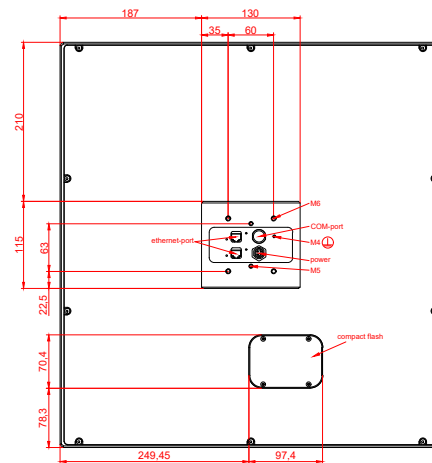

front view

side view

rear view

CP7733-0002
with
C9900-M435

connection-console
Rittal CP6206.490
Rittal CP6508.020

main dimensions and
fixing points

front view

side view

rear view