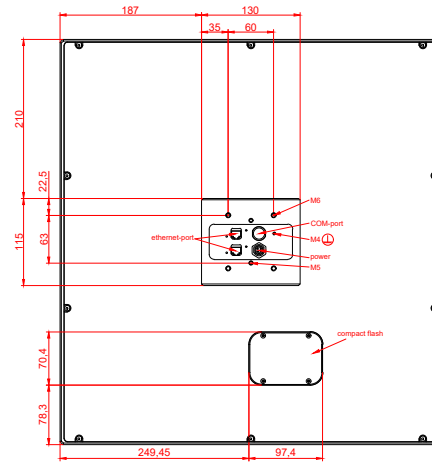

front view

side view

rear view

CP7733-0002
with
C9900-M435

connection-console
Rittal CP6206.490
Rittal CP6508.020

main dimensions and
fixing points

front view

side view

rear view