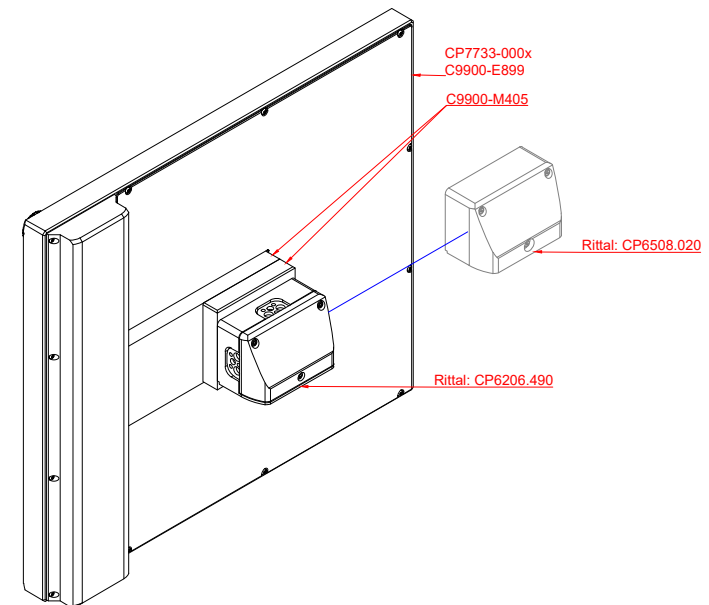

CP7733-0000, CP7733-0001  
with  
C9900-E899  
C9900-M405

connection-console (by customer)  
Rittal CP6206.490  
Rittal CP6508.020

main dimensions and fixing points

front view

side view

rear view

mounting arm adapter from top

rear view

mounting arm adapter from bottom