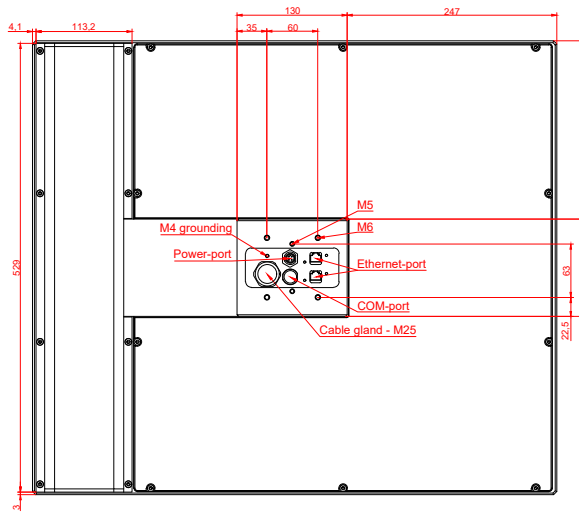

CP7733-0000, CP7733-0001  
with  
C9900-E899  
C9900-M405

connection-console (by customer)  
Rittal CP6206.490  
Rittal CP6508.020

main dimensions and fixing points

front view

side view

rear view

mounting arm adapter from top

rear view

mounting arm adapter from bottom