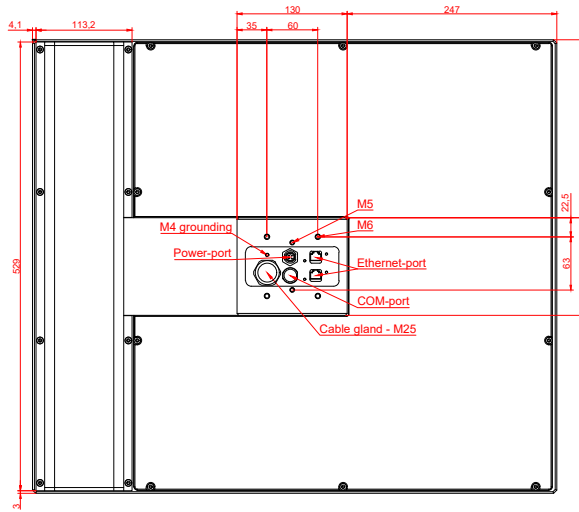

CP7733-0000, CP7733-0001  
with  
C9900-E899  
C9900-M405

connection-console (by customer)  
Rittal CP6206.490  
Rittal CP6508.020

main dimensions and fixing points

front view

side view

rear view

mounting arm adapter from top

rear view

mounting arm adapter from bottom