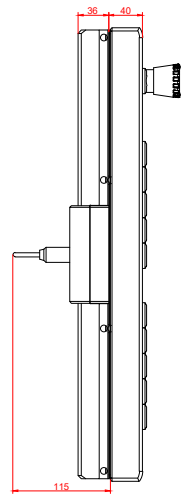

CP7733-0000, CP7733-0001  
with  
C9900-E899  
C9900-M405

connection-console (by customer)  
Rittal CP6206.490  
Rittal CP6508.020

main dimensions and fixing points

front view

side view

rear view

mounting arm adapter from top

rear view

mounting arm adapter from bottom