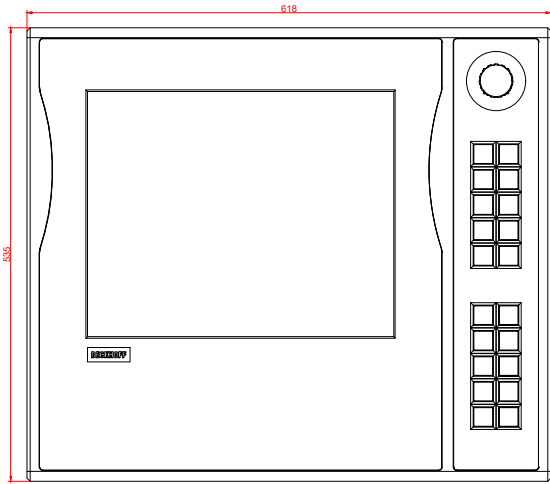

CP7733-0000, CP7733-0001  
with  
C9900-E899  
C9900-M405

connection-console (by customer)  
Rittal CP6206.490  
Rittal CP6508.020

main dimensions and fixing points

front view

side view

rear view

mounting arm adapter from top

rear view

mounting arm adapter from bottom