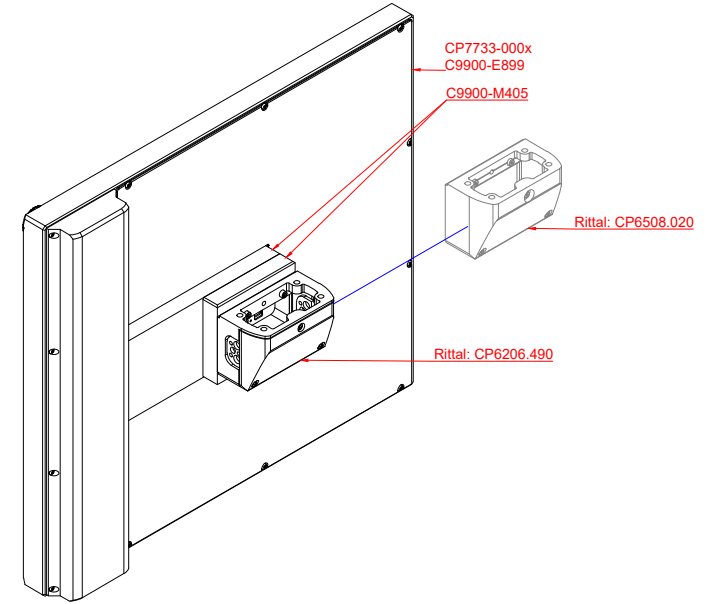

CP7733-0000, CP7733-0001  
with  
C9900-E899  
C9900-M405

connection-console (by customer)  
Rittal CP6206.490  
Rittal CP6508.020

main dimensions and fixing points

front view

side view

rear view

mounting arm adapter from top

rear view

mounting arm adapter from bottom