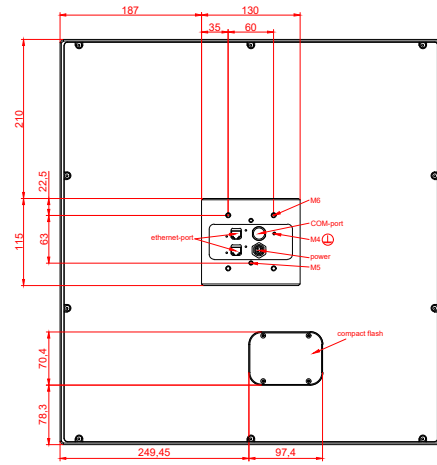

front view

side view

rear view

CP7733-0000  
with  
C9900-M435

connection-console  
Rittal CP6206.490  
Rittal CP6508.020

main dimensions and  
fixing points

front view

side view

rear view