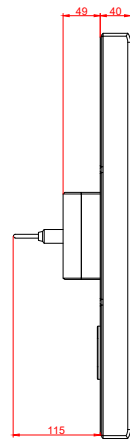

front view

side view

rear view

CP7733-0000  
with  
C9900-M435

connection-console  
Rittal CP6206.490  
Rittal CP6508.020

main dimensions and  
fixing points

front view

side view

rear view