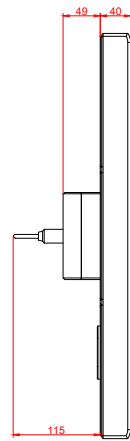

front view

side view

rear view

CP7733-0000  
with  
C9900-M435

connection-console  
Rittal CP6206.490  
Rittal CP6508.020

main dimensions and  
fixing points

front view

side view

rear view