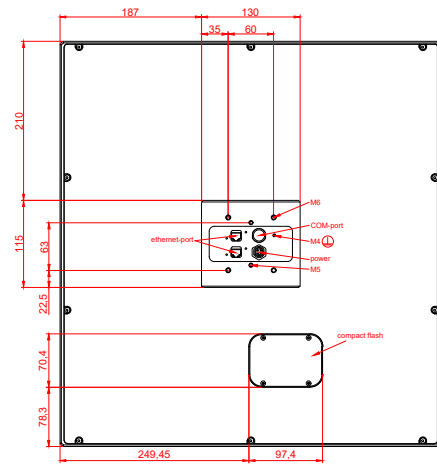

front view

side view

rear view

CP7733-0000  
with  
C9900-M435

connection-console  
Rittal CP6206.490  
Rittal CP6508.020

main dimensions and  
fixing points

front view

side view

rear view