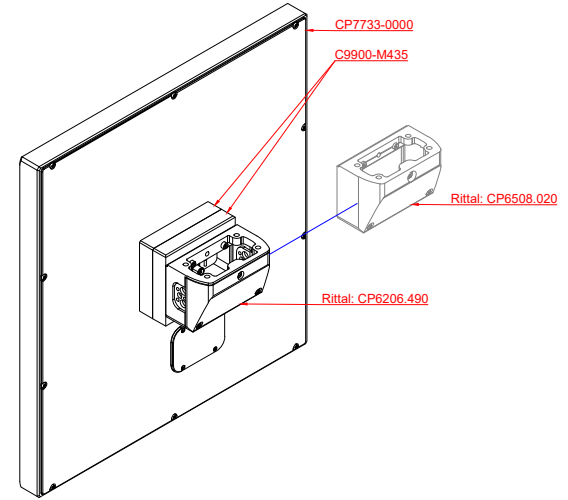

front view

side view

rear view

CP7733-0000  
with  
C9900-M435

connection-console  
Rittal CP6206.490  
Rittal CP6508.020

main dimensions and  
fixing points

front view

side view

rear view