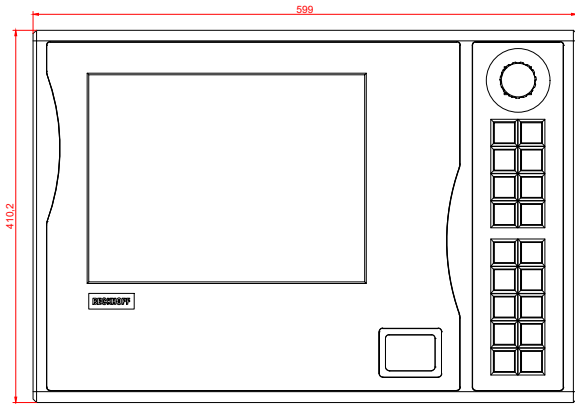

CP7732-0002  
with  
C9900-E878  
C9900-M405

connection-console (by customer)  
Rittal CP6206.490  
Rittal CP6508.020

main dimensions and fixing points

front view

side view

rear view

mounting arm adapter from top

rear view

mounting arm adapter from bottom