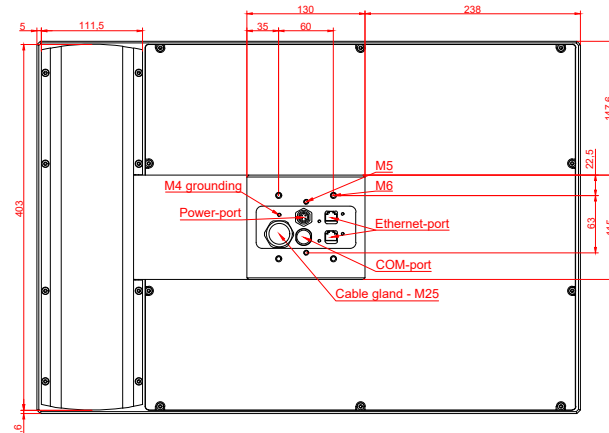

CP7732-0002  
with  
C9900-E878  
C9900-M405

connection-console (by customer)  
Rittal CP6206.490  
Rittal CP6508.020

main dimensions and fixing points

front view

side view

rear view

mounting arm adapter from top

rear view

mounting arm adapter from bottom