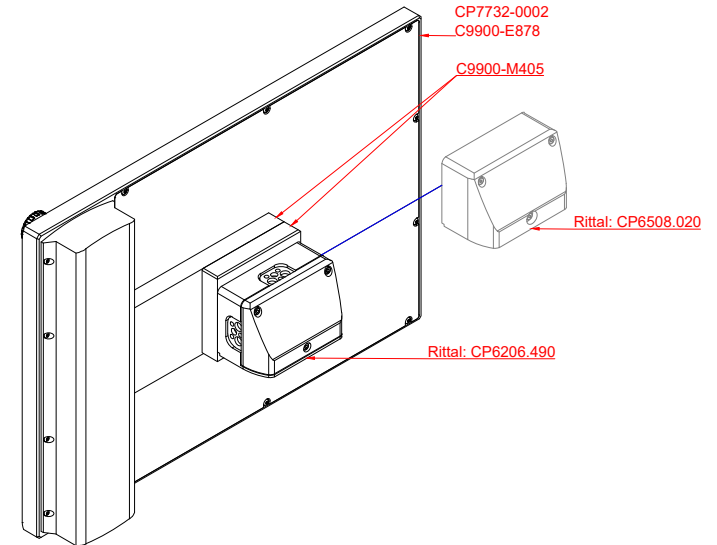

CP7732-0002  
with  
C9900-E878  
C9900-M405

connection-console (by customer)  
Rittal CP6206.490  
Rittal CP6508.020

main dimensions and fixing points

front view

side view

rear view

mounting arm adapter from top

rear view

mounting arm adapter from bottom