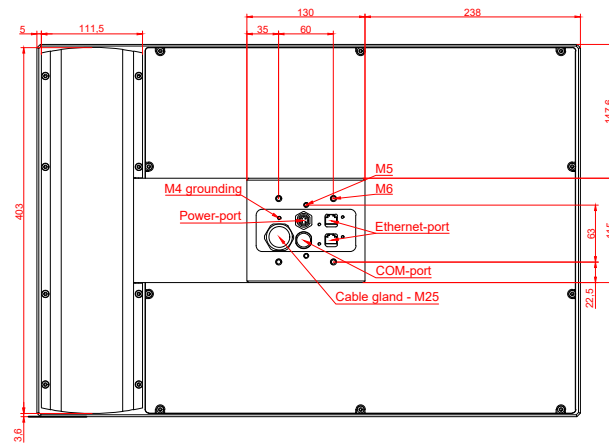

CP7732-0002  
with  
C9900-E878  
C9900-M405

connection-console (by customer)  
Rittal CP6206.490  
Rittal CP6508.020

main dimensions and fixing points

front view

side view

rear view

mounting arm adapter from top

rear view

mounting arm adapter from bottom