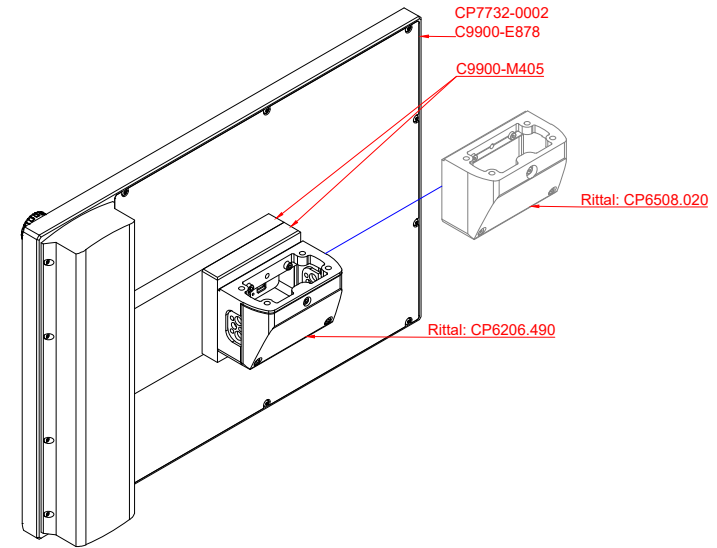

CP7732-0002  
with  
C9900-E878  
C9900-M405

connection-console (by customer)  
Rittal CP6206.490  
Rittal CP6508.020

main dimensions and fixing points

front view

side view

rear view

mounting arm adapter from top

rear view

mounting arm adapter from bottom