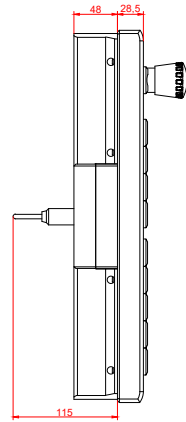

CP7732-0002  
with  
C9900-E878  
C9900-M405

connection-console (by customer)  
Rittal CP6206.490  
Rittal CP6508.020

main dimensions and fixing points

front view

side view

rear view

mounting arm adapter from top

rear view

mounting arm adapter from bottom