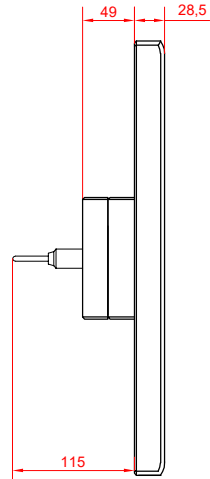

front view

CP7732-0001
with
C9900-M435

connection-console
Rittal CP6206.490
Rittal CP6508.020

main dimensions and
fixing points

side view

rear view

front view

side view

rear view