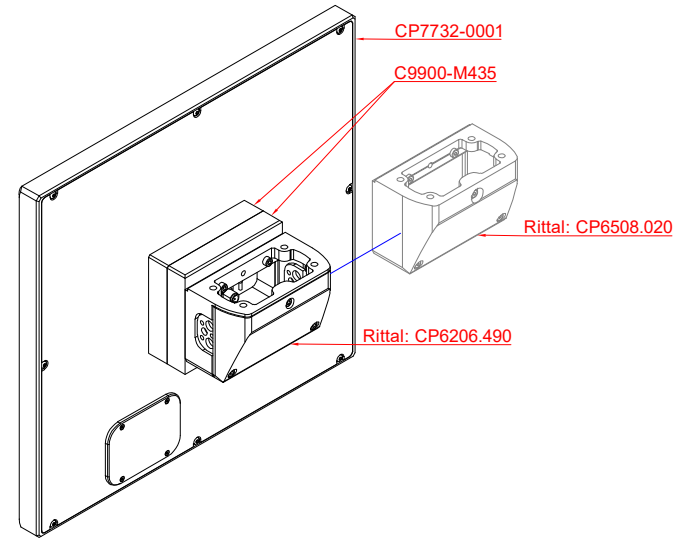

front view

CP7732-0001
with
C9900-M435

connection-console
Rittal CP6206.490
Rittal CP6508.020

main dimensions and
fixing points

side view

rear view

front view

side view

rear view