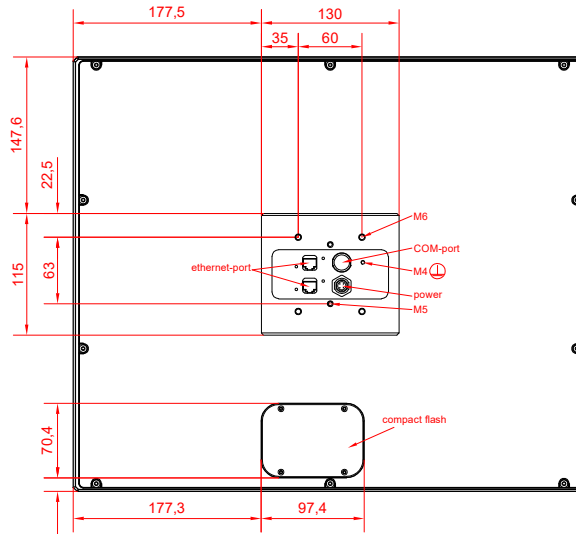

front view

CP7732-0001
with
C9900-M435

connection-console
Rittal CP6206.490
Rittal CP6508.020

main dimensions and
fixing points

side view

rear view

front view

side view

rear view