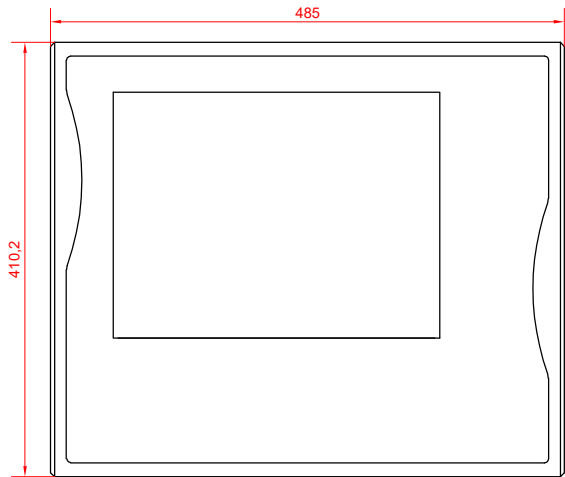

front view

CP7732-0001
with
C9900-M435

connection-console
Rittal CP6206.490
Rittal CP6508.020

main dimensions and
fixing points

side view

rear view

front view

side view

rear view