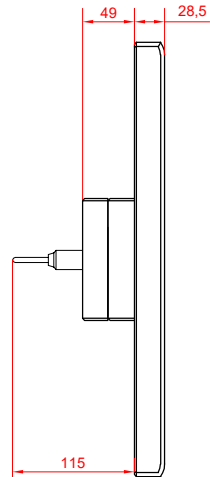

front view

CP7732-0001
with
C9900-M435

connection-console
Rittal CP6206.490
Rittal CP6508.020

main dimensions and
fixing points

side view

rear view

front view

side view

rear view