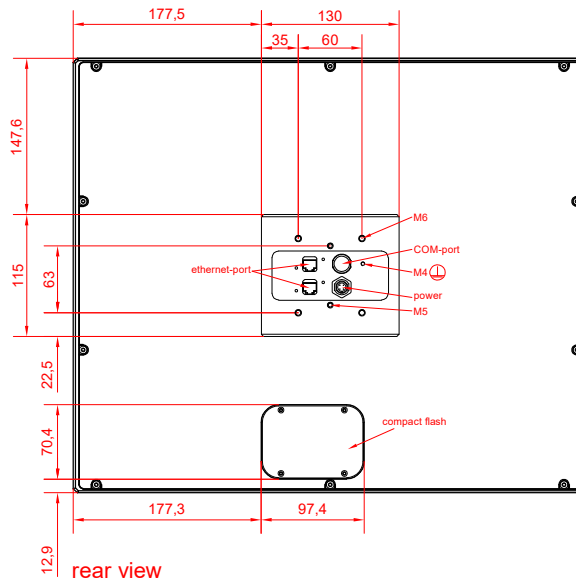

front view

CP7732-0001
with
C9900-M435

connection-console
Rittal CP6206.490
Rittal CP6508.020

main dimensions and
fixing points

side view

rear view

front view

side view

rear view