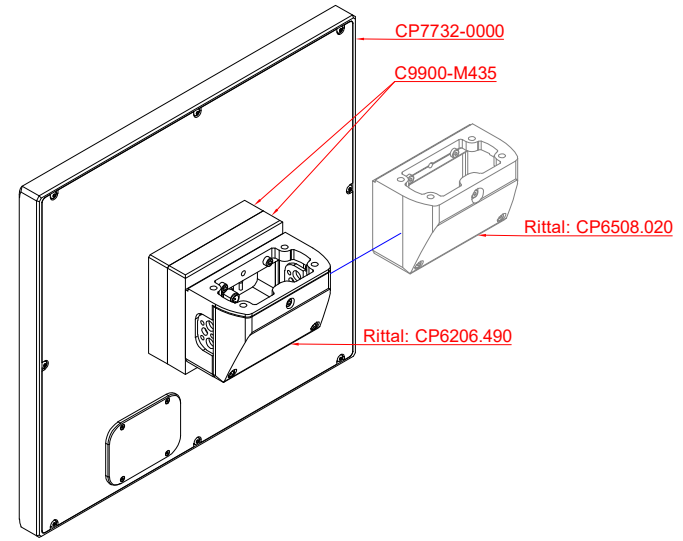

front view

CP7732-0000
with
C9900-M435

connection-console
Rittal CP6206.490
Rittal CP6508.020

main dimensions and
fixing points

side view

rear view

front view

side view

rear view