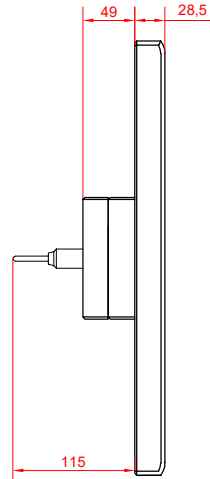

front view

CP7732-0000
with
C9900-M435

connection-console
Rittal CP6206.490
Rittal CP6508.020

main dimensions and
fixing points

side view

rear view

front view

side view

rear view