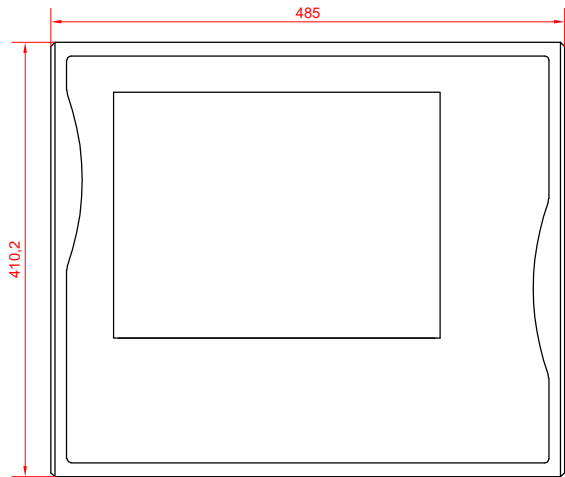

front view

CP7732-0000
with
C9900-M435

connection-console
Rittal CP6206.490
Rittal CP6508.020

main dimensions and
fixing points

side view

rear view

front view

side view

rear view