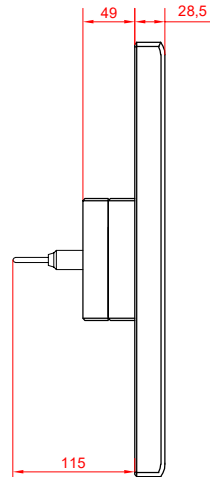

front view

CP7732-0000
with
C9900-M435

connection-console
Rittal CP6206.490
Rittal CP6508.020

main dimensions and
fixing points

side view

rear view

front view

side view

rear view