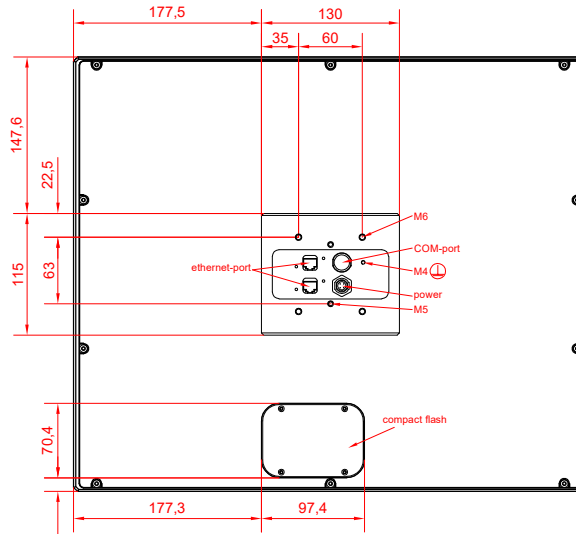

front view

CP7732-0000
with
C9900-M435

connection-console
Rittal CP6206.490
Rittal CP6508.020

main dimensions and
fixing points

side view

rear view

front view

side view

rear view