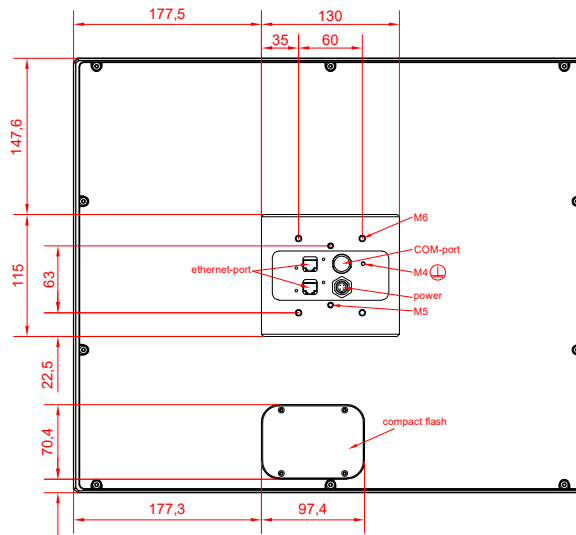

front view

CP7732-0000
with
C9900-M435

connection-console
Rittal CP6206.490
Rittal CP6508.020

main dimensions and
fixing points

side view

rear view

front view

side view

rear view